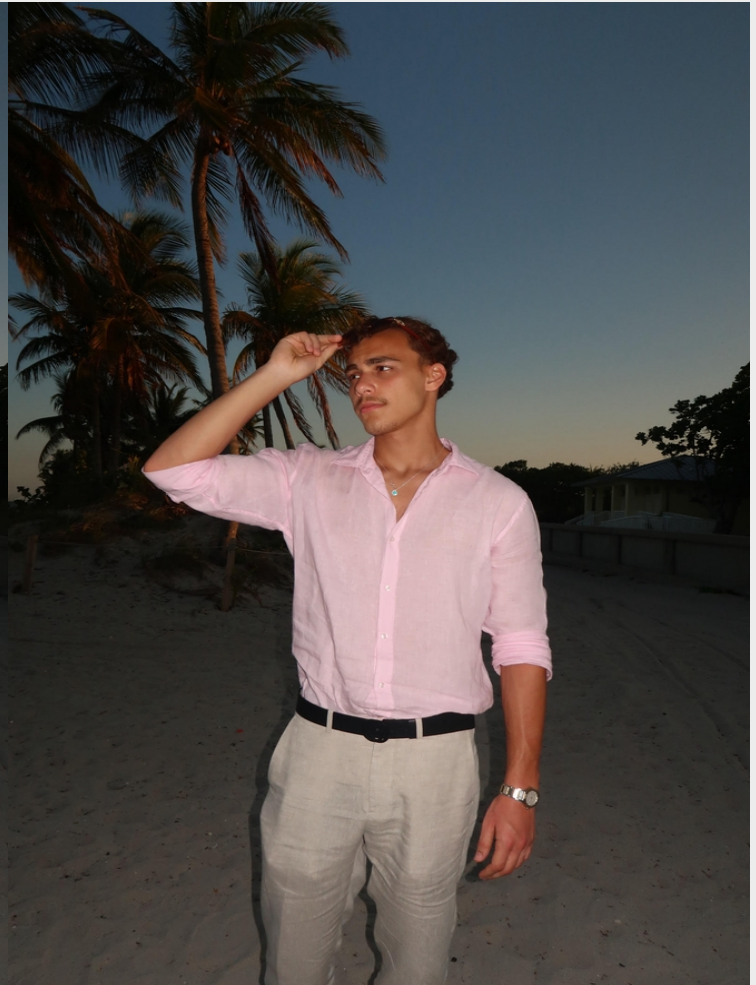

Zayed S

Height 185cm Chest 97cm Waist 74cm Shoe 46.0

GLAMZMODEL

Zayed S

Height 185cm Chest 97cm Waist 74cm Shoe 46.0

GLAMZMODEL

Zayed S

Height 185cm Chest 97cm Waist 74cm Shoe 46.0

GLAMZMODEL

Zayed S

Height 185cm Chest 97cm Waist 74cm Shoe 46.0

GLAMZMODEL