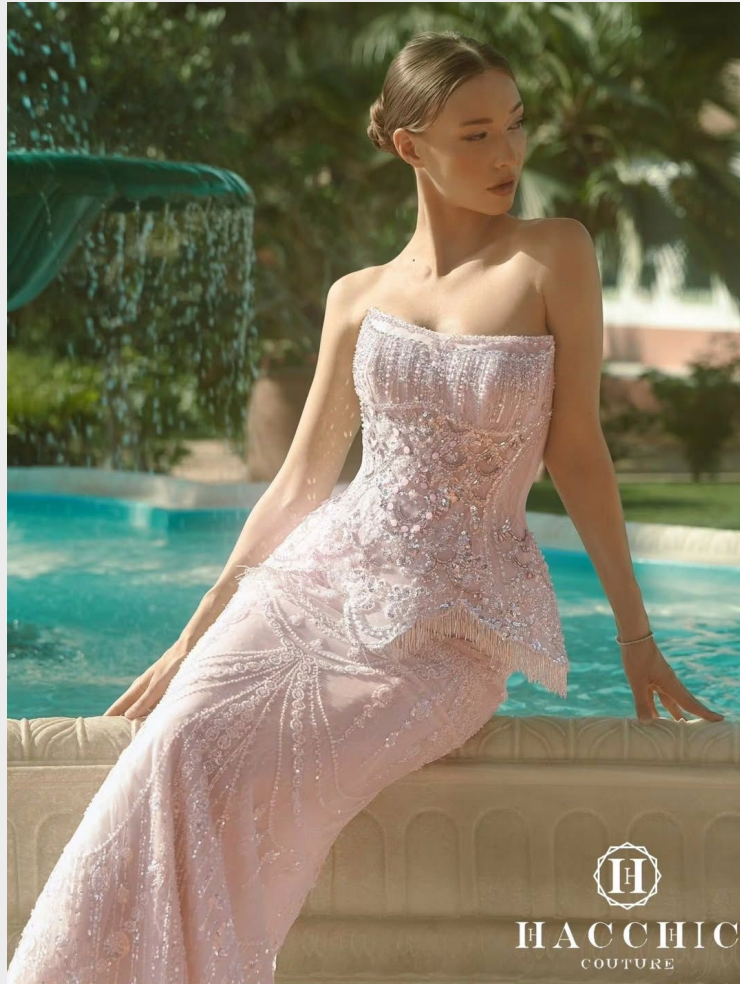

Yuliya r

Height 172 - 5' 7.5" Chest 82 - 32" Waist 63 - 24" 1/2 Hips 89 - 35" Shoe 39 - 7 1/2

GLAMZMODEL