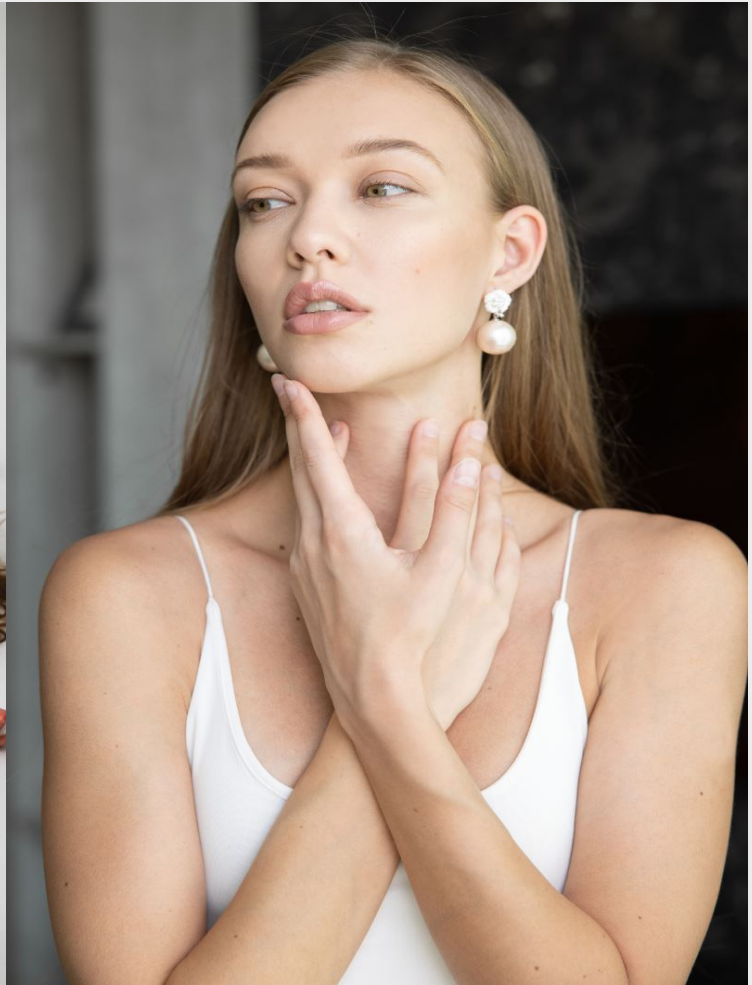

Yuliya r

Height 172 - 5' 7.5" Chest 82 - 32" Waist 63 - 24" 1/2 Hips 89 - 35" Shoe 39 - 7 1/2

GLAMZMODEL