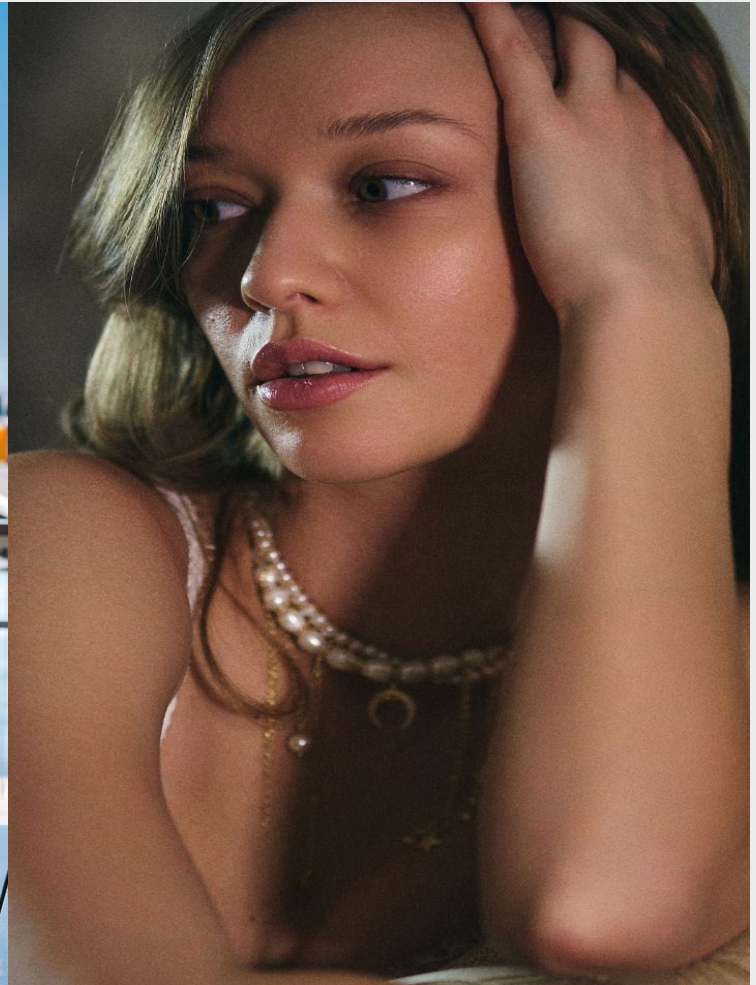

Yuliya r

Height 172 - 5' 7.5" Chest 82 - 32" Waist 63 - 24" 1/2 Hips 89 - 35" Shoe 39 - 7 1/2

GLAMZMODEL

Yuliya r

Height 172 - 5' 7.5" Chest 82 - 32" Waist 63 - 24" 1/2 Hips 89 - 35" Shoe 39 - 7 1/2

GLAMZMODEL