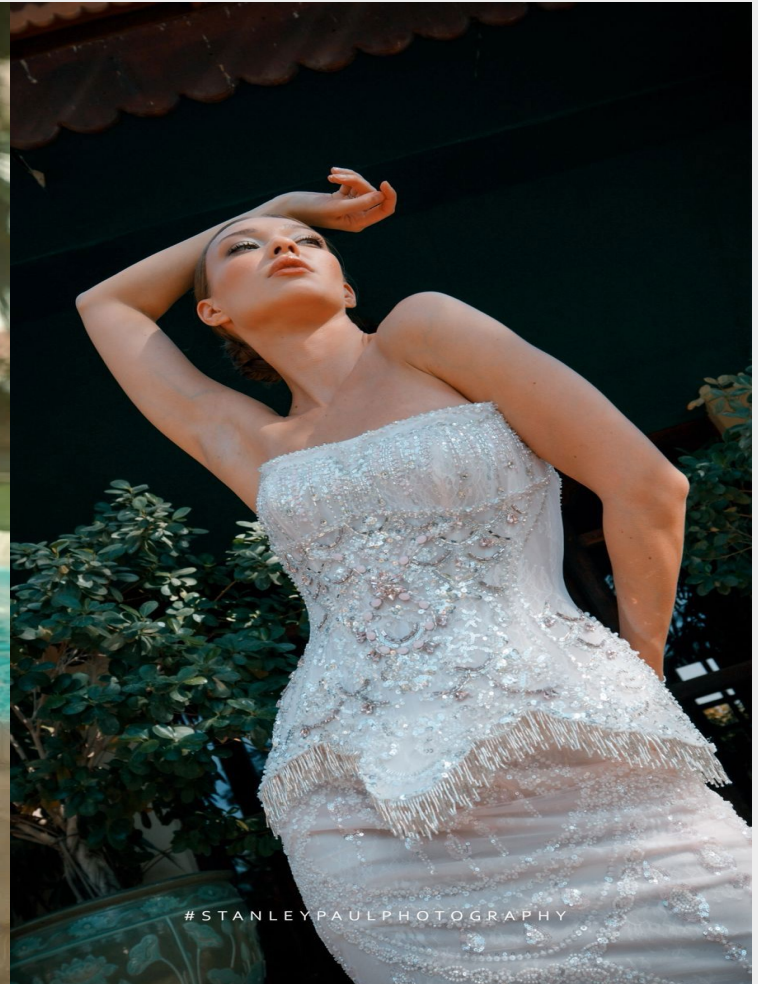

Yuliya r

Height 172 - 5' 7.5" Chest 82 - 32" Waist 63 - 24" 1/2 Hips 89 - 35" Shoe 39 - 7 1/2

GLAMZMODEL

Yuliya r

Height 172 - 5' 7.5" Chest 82 - 32" Waist 63 - 24" 1/2 Hips 89 - 35" Shoe 39 - 7 1/2

GLAMZMODEL