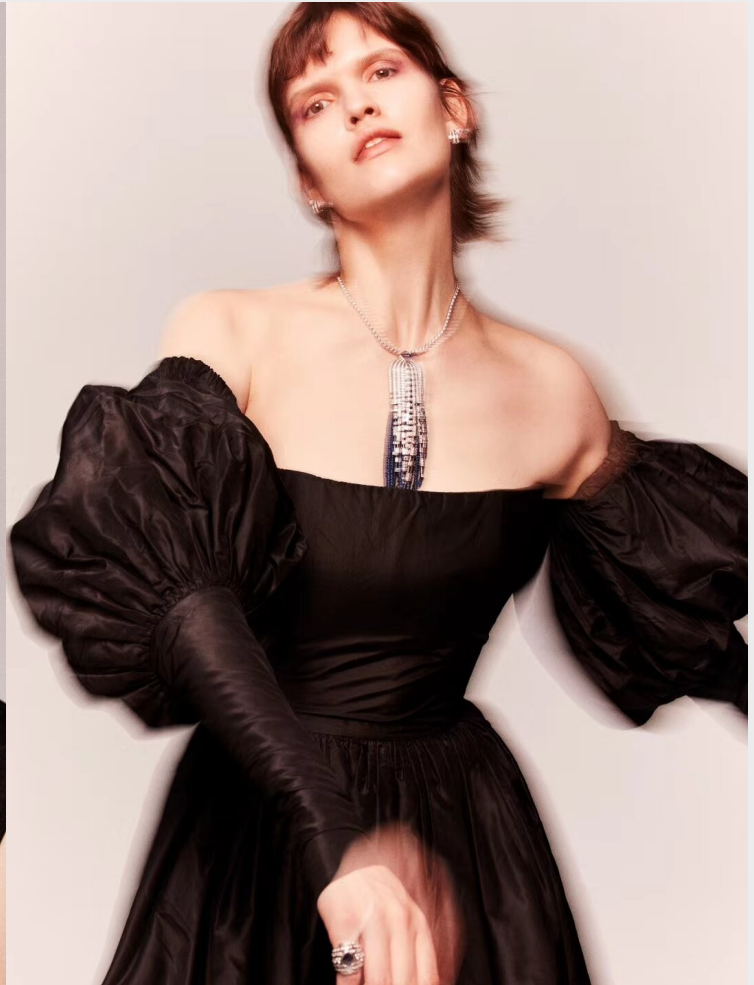

VARYA

Height 178 Chest 85 Waist 63 Hips 91 Shoe 40

GLAMZMODEL

VARYA

Height 178 Chest 85 Waist 63 Hips 91 Shoe 40

GLAMZMODEL

VARYA

Height 178 Chest 85 Waist 63 Hips 91 Shoe 40