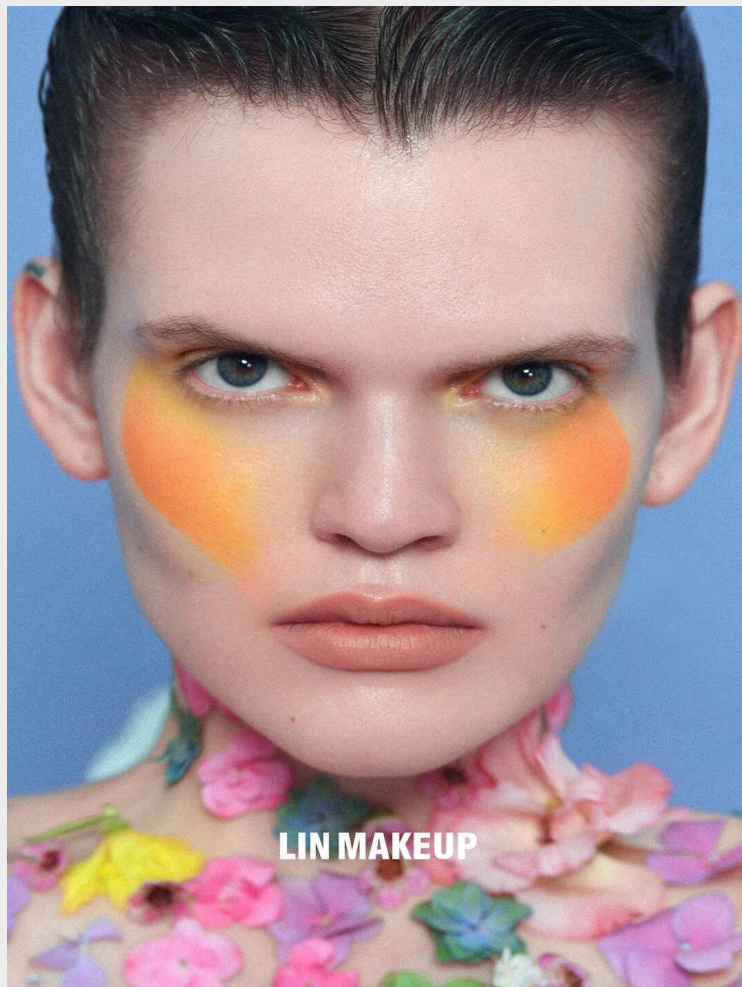

SUMMER 21 PRE COLLECTION

In October 2020

VARYA

Height 178 Chest 85 Waist 63 Hips 91 Shoe 40

GLAMZMODEL

LIN MAKEUP

LIN MAKEUP

VARYA