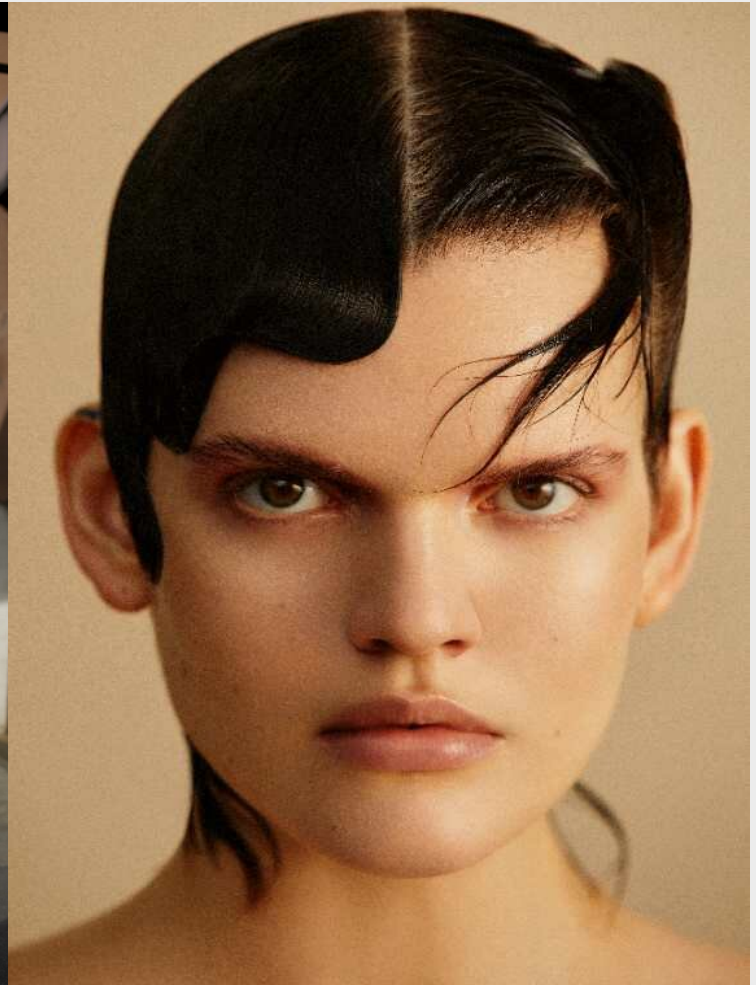

VARYA

Height 178 Chest 85 Waist 63 Hips 91 Shoe 40

GLAMZMODEL

VARYA

Height 178 Chest 85 Waist 63 Hips 91 Shoe 40

GLAMZMODEL

VARYA

Height 178 Chest 85 Waist 63 Hips 91 Shoe 40