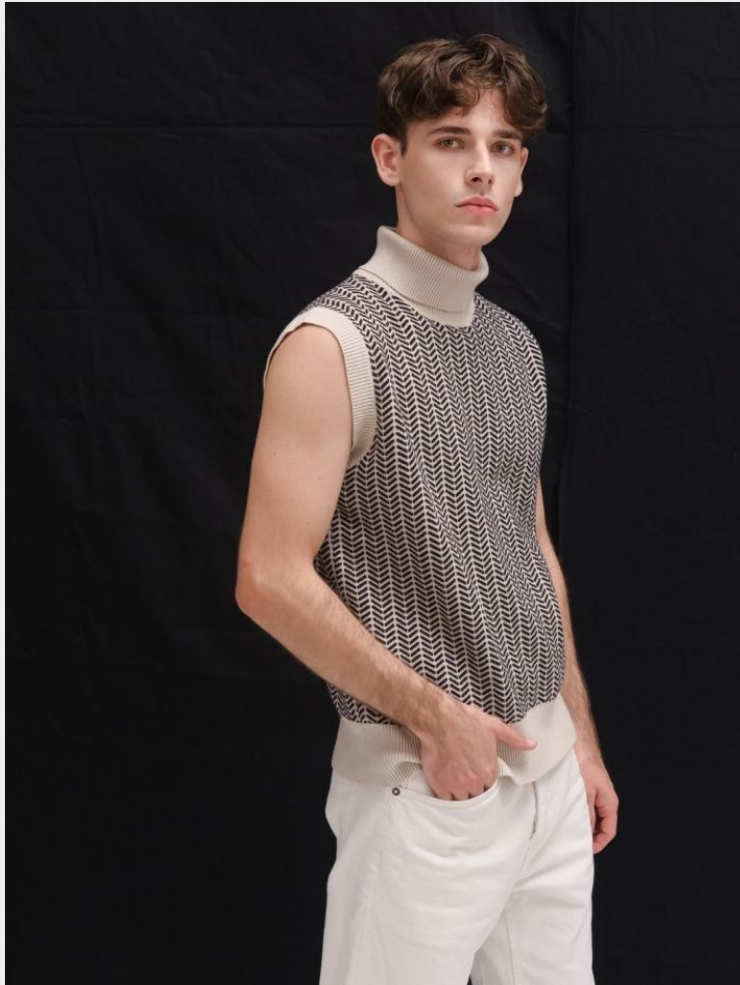

Ted f

Height 183 cm / 6'0" Chest 97 cm / 38" Waist 92 cm / 36" Hips 74 cm / 29" Shoe 44 eu / 10 us

**GLAMZMODEL**

Ted f

Height 183 cm / 6'0" Chest 97 cm / 38" Waist 92 cm / 36" Hips 74 cm / 29" Shoe 44 eu / 10 us

**GLAMZMODEL**

Ted f

Height 183 cm / 6'0" Chest 97 cm / 38" Waist 92 cm / 36" Hips 74 cm / 29" Shoe 44 eu / 10 us

**GLAMZMODEL**

Ted f

Height 183 cm / 6'0" Chest 97 cm / 38" Waist 92 cm / 36" Hips 74 cm / 29" Shoe 44 eu / 10 us