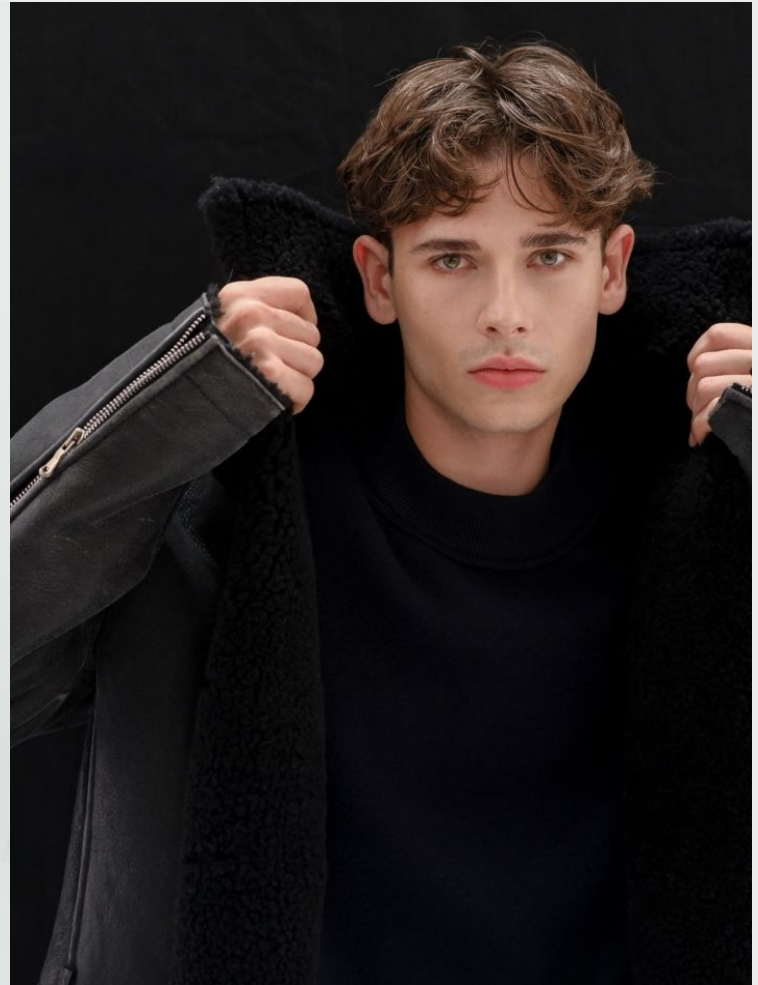

Ted f

Height 183 cm / 6'0" Chest 97 cm / 38" Waist 92 cm / 36" Hips 74 cm / 29" Shoe 44 eu / 10 us

GLAMZMODEL