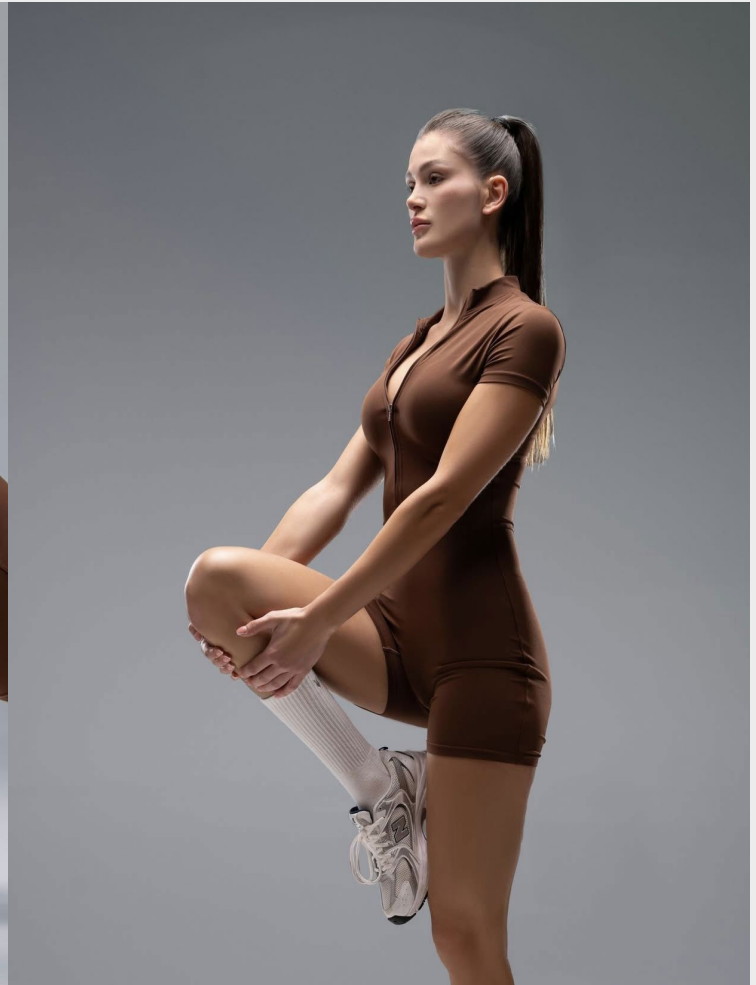

Shira A

Height 175 - 5' 9" Chest 83 - 32" 1/2 Waist 64 - 25" Hips 95 - 37" 1/2 Shoe 39 - 7 1/2

GLAMZMODEL

Shira A

Height 175 - 5' 9" Chest 83 - 32" 1/2 Waist 64 - 25" Hips 95 - 37" 1/2 Shoe 39 - 7 1/2

GLAMZMODEL

Shira A

Height 175 - 5' 9" Chest 83 - 32" 1/2 Waist 64 - 25" Hips 95 - 37" 1/2 Shoe 39 - 7 1/2

GLAMZMODEL