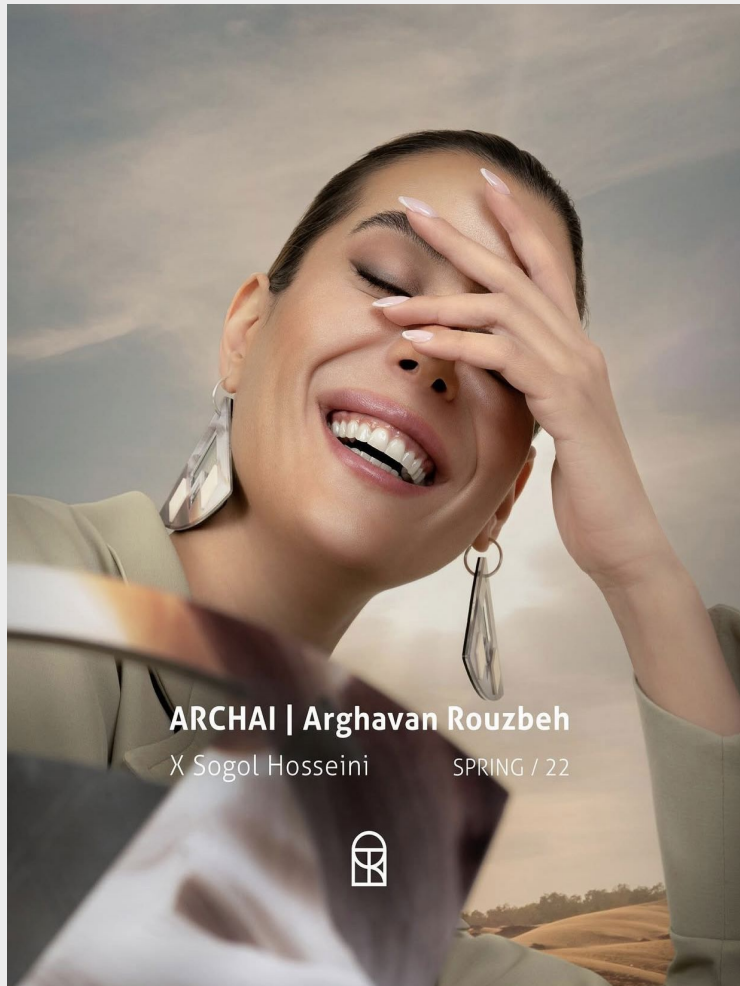

ARCHAI | Arghavan Rouzbeh
X Sogol Hosseini   SPRING / 22