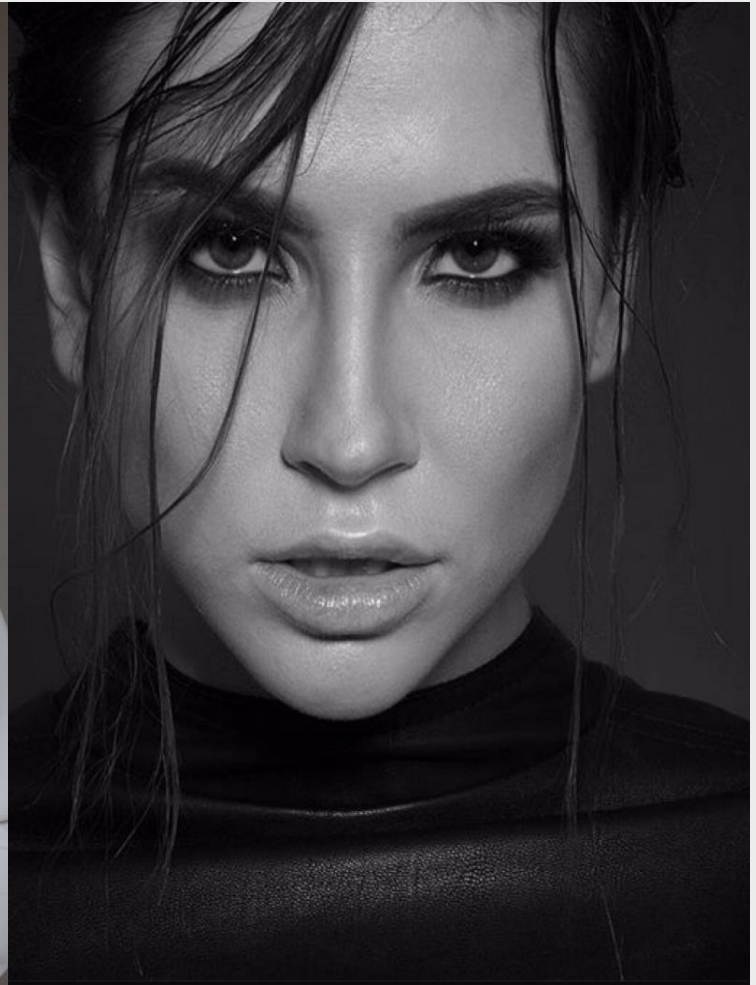

Sasha Batsuk

Height 179 cm / 5'10.5" Chest 85 cm / 33.5" Waist 62 cm / 24.5" Hips 93 cm / 36.5" Shoe 39 eu / 8 us

GLAMZMODEL

Sasha Batsuk

Height 179 cm / 5'10.5" Chest 85 cm / 33.5" Waist 62 cm / 24.5" Hips 93 cm / 36.5" Shoe 39 eu / 8 us

GLAMZMODEL

Sasha Batsuk

Height 179 cm / 5'10.5" Chest 85 cm / 33.5" Waist 62 cm / 24.5" Hips 93 cm / 36.5" Shoe 39 eu / 8 us

GLAMZMODEL

Sasha Batsuk

Height 179 cm / 5'10.5" Chest 85 cm / 33.5" Waist 62 cm / 24.5" Hips 93 cm / 36.5" Shoe 39 eu / 8 us