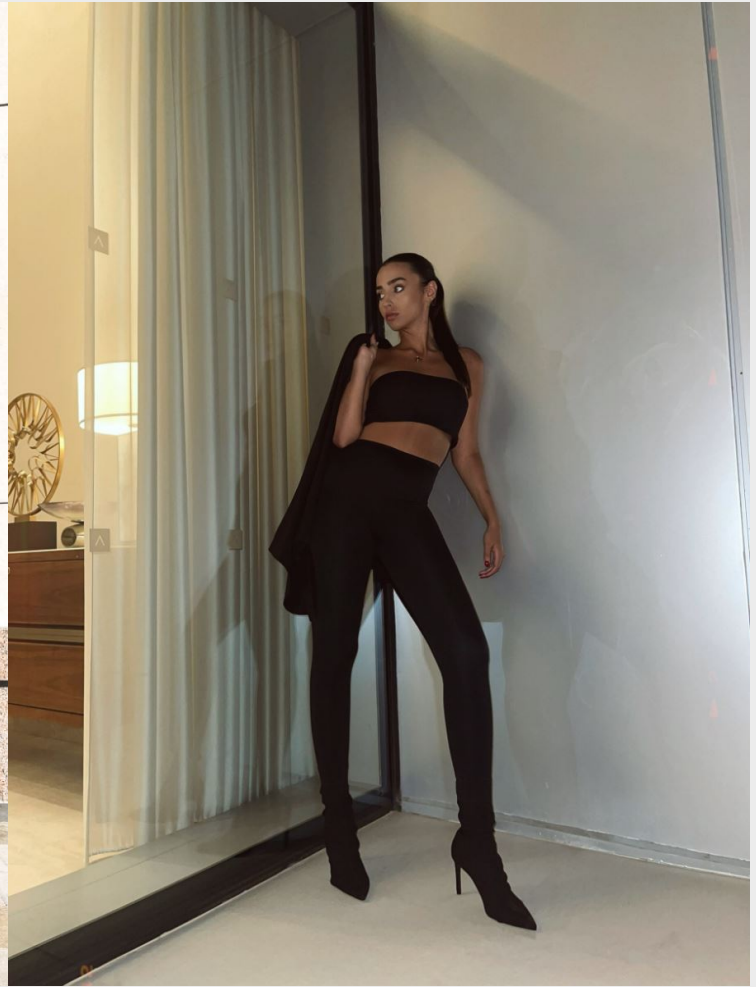

Ronika

Height 180 - 5' 11" Chest 86 - 34" Waist 68 - 26" 1/2 Hips 92 - 36" Shoe 40 - 8

GLAMZMODEL

Ronika

Height 180 - 5' 11" Chest 86 - 34" Waist 68 - 26" 1/2 Hips 92 - 36" Shoe 40 - 8

GLAMZMODEL

Ronika

Height 180 - 5' 11" Chest 86 - 34" Waist 68 - 26" 1/2 Hips 92 - 36" Shoe 40 - 8

GLAMZMODEL

Ronika

Height 180 - 5' 11" Chest 86 - 34" Waist 68 - 26" 1/2 Hips 92 - 36" Shoe 40 - 8

GLAMZMODEL

Ronika

Height 180 - 5' 11" Chest 86 - 34" Waist 68 - 26" 1/2 Hips 92 - 36" Shoe 40 - 8

GLAMZMODEL