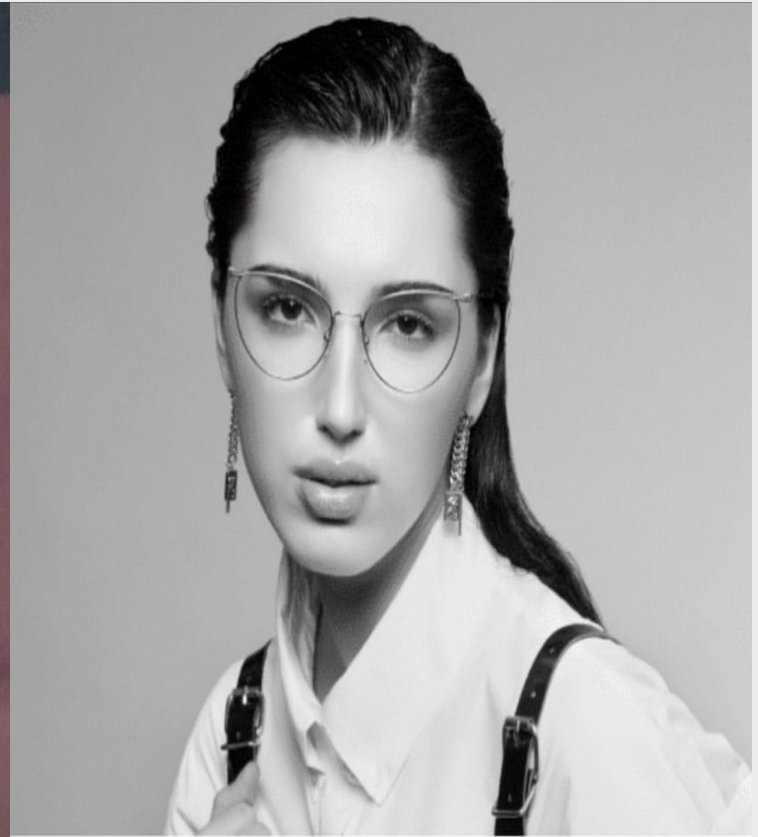

Height 181 - 5' 11" Chest 90 - 35" 1/2 Waist 58 - 23" Hips 95 - 37" 1/2 Shoe 40 - 8

GLAMZMODEL

BLOCKBUSTER SHAPES

Nina K

Height 181 - 5' 11" Chest 90 - 35" 1/2 Waist 58 - 23" Hips 95 - 37" 1/2 Shoe 40 - 8