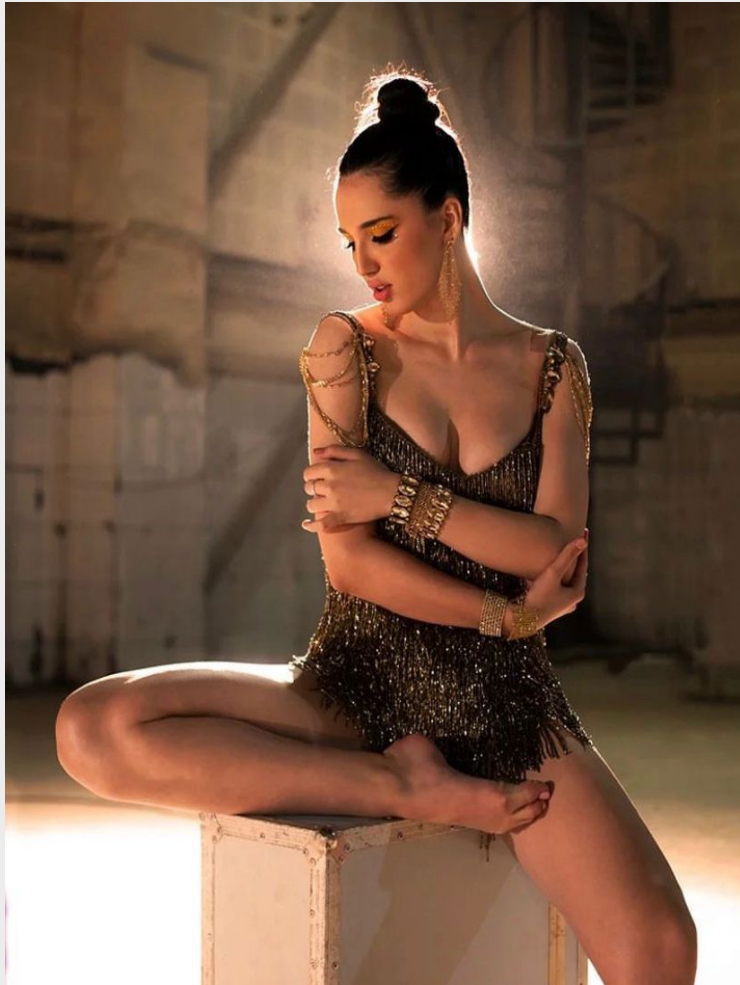

Nina K

Height 181 - 5' 11" Chest 90 - 35" 1/2 Waist 58 - 23" Hips 95 - 37" 1/2 Shoe 40 - 8

GLAMZMODEL

Nina K

Height 181 - 5' 11" Chest 90 - 35" 1/2 Waist 58 - 23" Hips 95 - 37" 1/2 Shoe 40 - 8

GLAMZMODEL

Nina K

NEW SEASON

U.S. Polo Assn. Women Polo Collar Cotton Slim Fit T-shirt

GLAMZMODEL

Nina K

Height 181 - 5' 11" Chest 90 - 35" 1/2 Waist 58 - 23" Hips 95 - 37" 1/2 Shoe 40 - 8

GLAMZMODEL

Nina K

Height 181 - 5' 11" Chest 90 - 35" 1/2 Waist 58 - 23" Hips 95 - 37" 1/2 Shoe 40 - 8

GLAMZMODEL

Nina K

Height 181 - 5' 11" Chest 90 - 35" 1/2 Waist 58 - 23" Hips 95 - 37" 1/2 Shoe 40 - 8

GLAMZMODEL

Nina K

Height 181 - 5' 11" Chest 90 - 35" 1/2 Waist 58 - 23" Hips 95 - 37" 1/2 Shoe 40 - 8

GLAMZMODEL