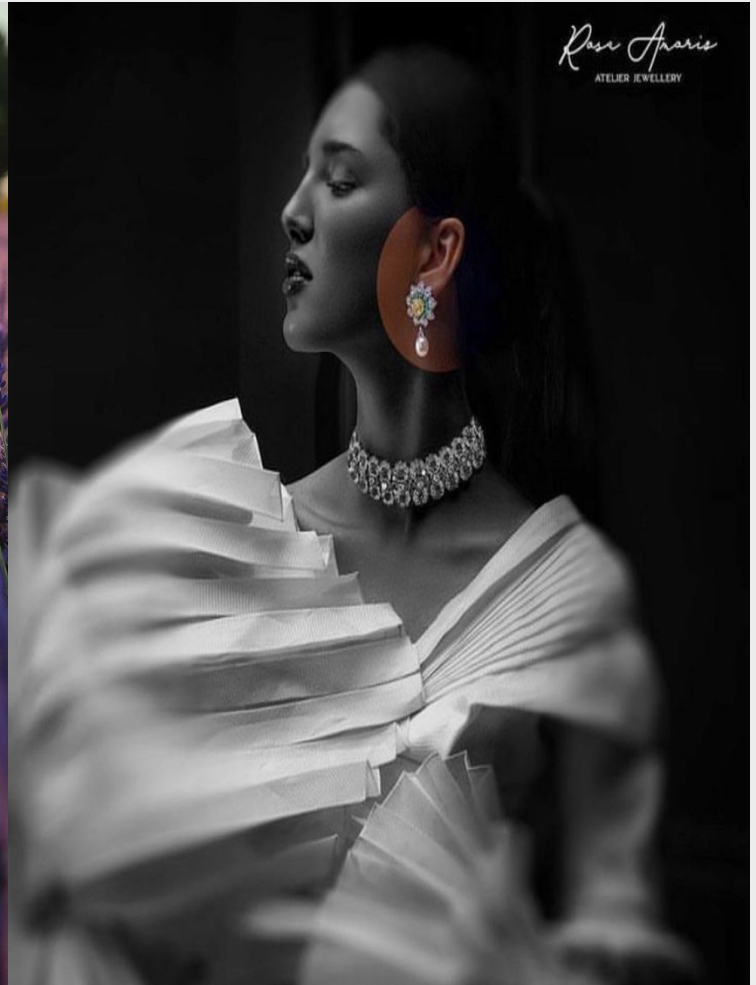

Nina K

Height 181 - 5' 11" Chest 90 - 35" 1/2 Waist 58 - 23" Hips 95 - 37" 1/2 Shoe 40 - 8

GLAMZMODEL