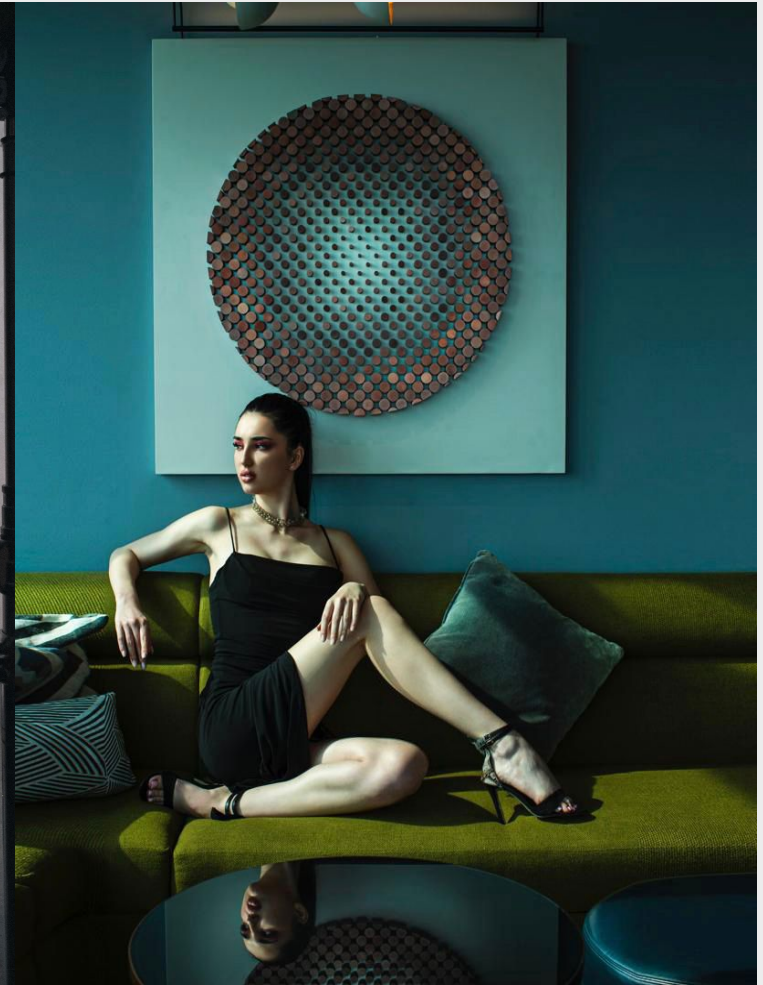

Nina K

Height 181 - 5' 11" Chest 90 - 35" 1/2 Waist 58 - 23" Hips 95 - 37" 1/2 Shoe 40 - 8

GLAMZMODEL

Nina K

Height 181 - 5' 11" Chest 90 - 35" 1/2 Waist 58 - 23" Hips 95 - 37" 1/2 Shoe 40 - 8

GLAMZMODEL

Nina K

Height 181 - 5' 11" Chest 90 - 35" 1/2 Waist 58 - 23" Hips 95 - 37" 1/2 Shoe 40 - 8

GLAMZMODEL

Nina K

Height 181 - 5' 11" Chest 90 - 35" 1/2 Waist 58 - 23" Hips 95 - 37" 1/2 Shoe 40 - 8

Women Polo Collar Cotton T-shirt
4.7 ★ ₹2,299 ₹1,264 45% Off

NEW SEASON

U.S. Polo Assn. Women Polo Collar Cotton Slim Fit T-shirt

GLAMZMODEL

Nina K

Height 181 - 5' 11" Chest 90 - 35" 1/2 Waist 58 - 23" Hips 95 - 37" 1/2 Shoe 40 - 8

GLAMZMODEL

Nina K

Height 181 - 5' 11" Chest 90 - 35" 1/2 Waist 58 - 23" Hips 95 - 37" 1/2 Shoe 40 - 8

GLAMZMODEL

Nina K

Height 181 - 5' 11" Chest 90 - 35" 1/2 Waist 58 - 23" Hips 95 - 37" 1/2 Shoe 40 - 8

GLAMZMODEL

Nina K

Height 181 - 5' 11" Chest 90 - 35" 1/2 Waist 58 - 23" Hips 95 - 37" 1/2 Shoe 40 - 8

GLAMZMODEL