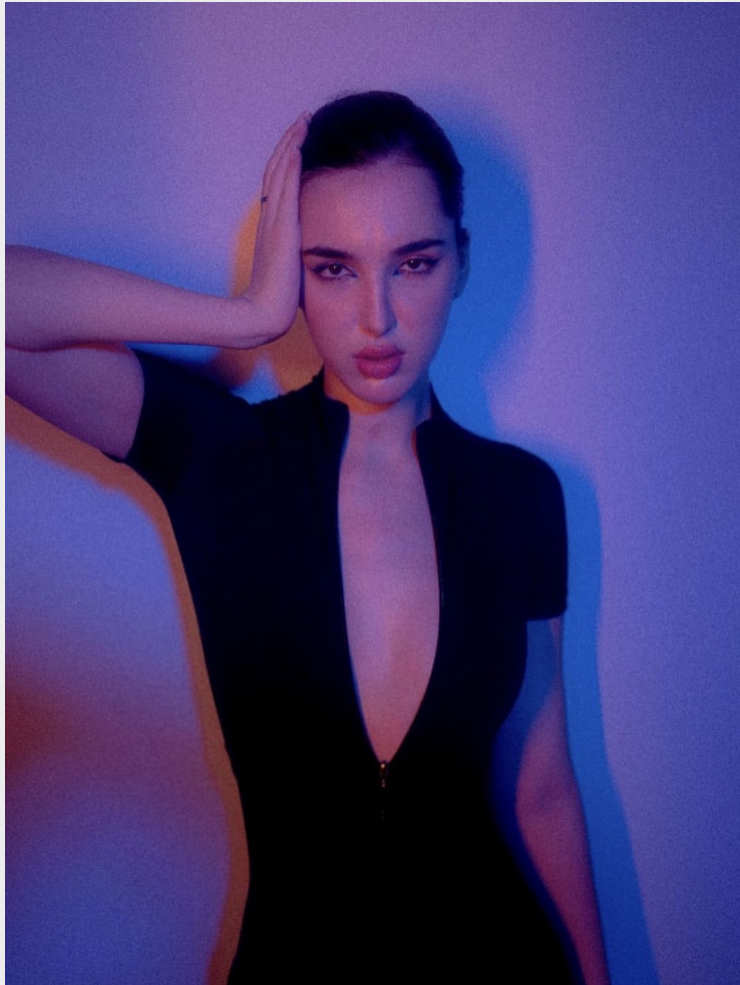

Nina K

Height 181 - 5' 11" Chest 90 - 35" 1/2 Waist 58 - 23" Hips 95 - 37" 1/2 Shoe 40 - 8

GLAMZMODEL