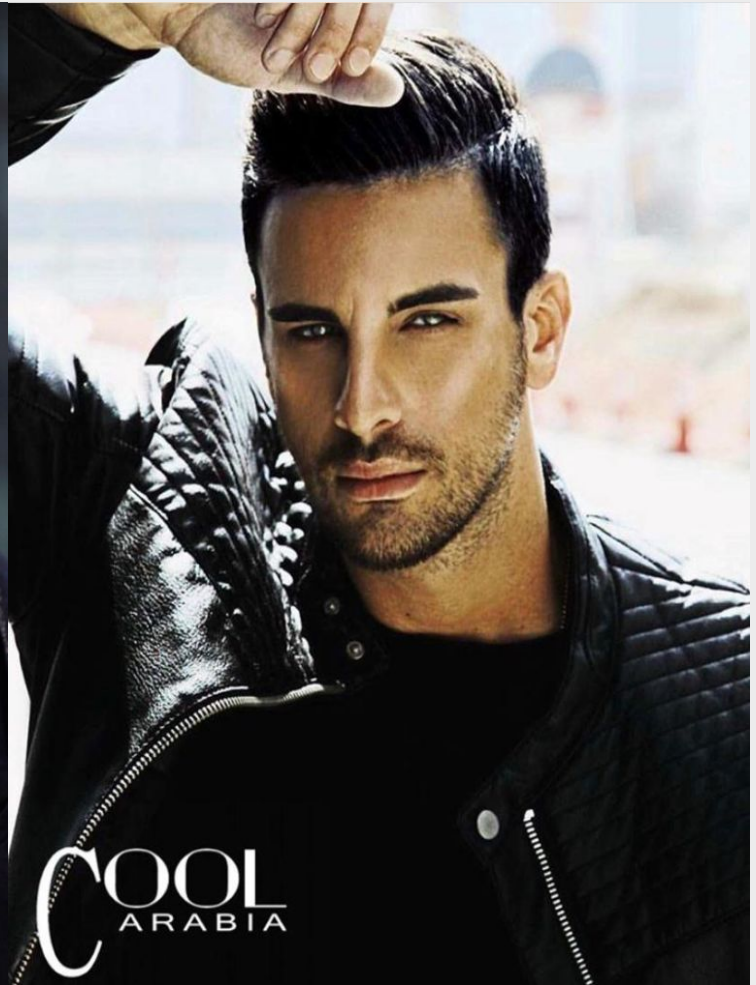

Nenad

Height 186 cm / 6'1" Chest 98 cm / 38.5" Waist 76 cm / 30" Hips 95 cm / 37.5" Shoe 43 eu / 9.5 us

**GLAMZMODEL**

Nenad

Height 186 cm / 6'1" Chest 98 cm / 38.5" Waist 76 cm / 30" Hips 95 cm / 37.5" Shoe 43 eu / 9.5 us

**GLAMZMODEL**

Nenad

Height 186 cm / 6'1" Chest 98 cm / 38.5" Waist 76 cm / 30" Hips 95 cm / 37.5" Shoe 43 eu / 9.5 us

**GLAMZMODEL**