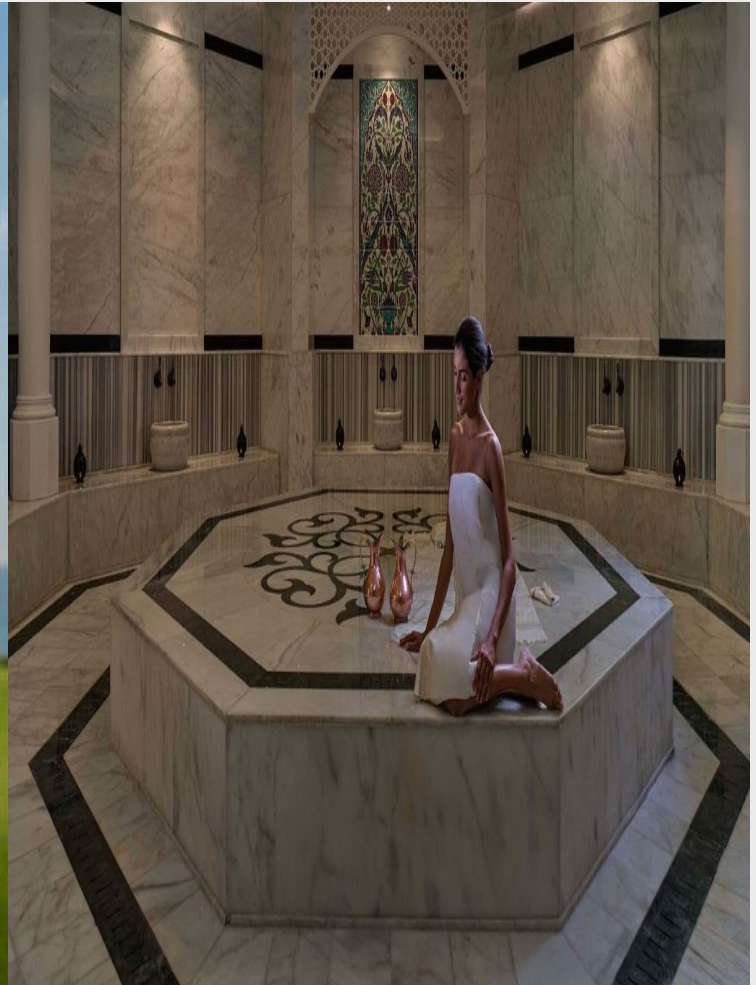

Natacha

Height 170 - 5' 7" Chest 88 - 35" Waist 68 - 26" 1/2 Hips 90 - 35" 1/2 Shoe 40 - 8

GLAMZMODEL