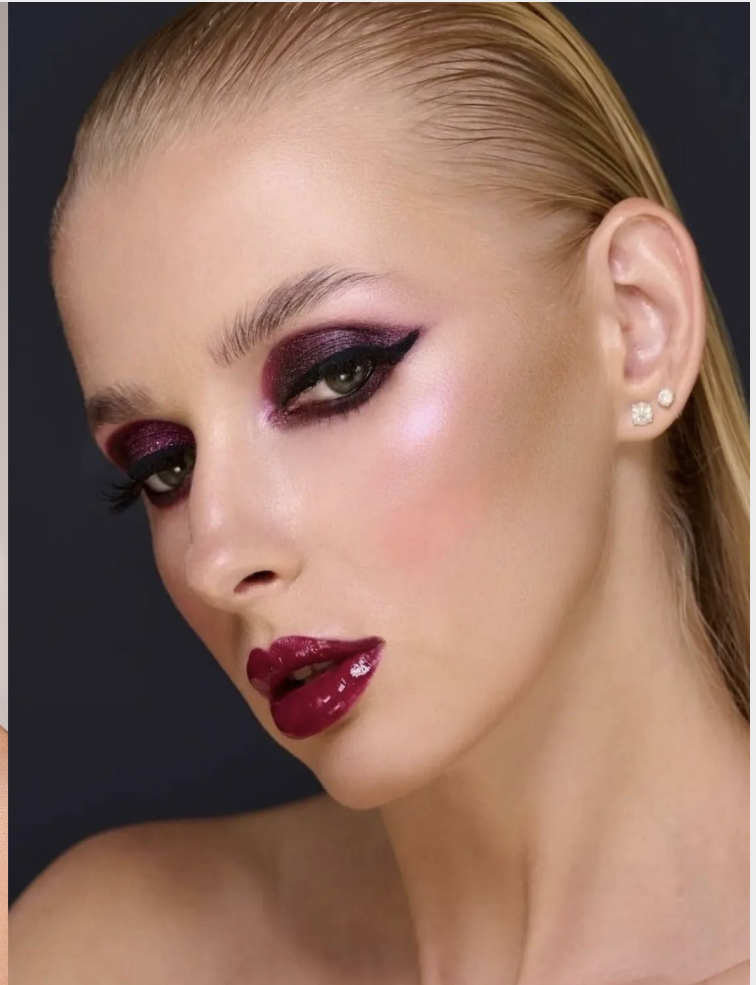

Maryna K

Height 174 - 5' 8.5" Chest 86 - 34" Waist 68 - 26" 1/2 Hips 96 - 37" 1/2 Shoe 39 - 7 1/2

GLAMZMODEL

Maryna K

Height 174 - 5' 8.5" Chest 86 - 34" Waist 68 - 26" 1/2 Hips 96 - 37" 1/2 Shoe 39 - 7 1/2

GLAMZMODEL

Maryna K

Height 174 - 5' 8.5" Chest 86 - 34" Waist 68 - 26" 1/2 Hips 96 - 37" 1/2 Shoe 39 - 7 1/2

GLAMZMODEL

Maryna K

Height 174 - 5' 8.5" Chest 86 - 34" Waist 68 - 26" 1/2 Hips 96 - 37" 1/2 Shoe 39 - 7 1/2