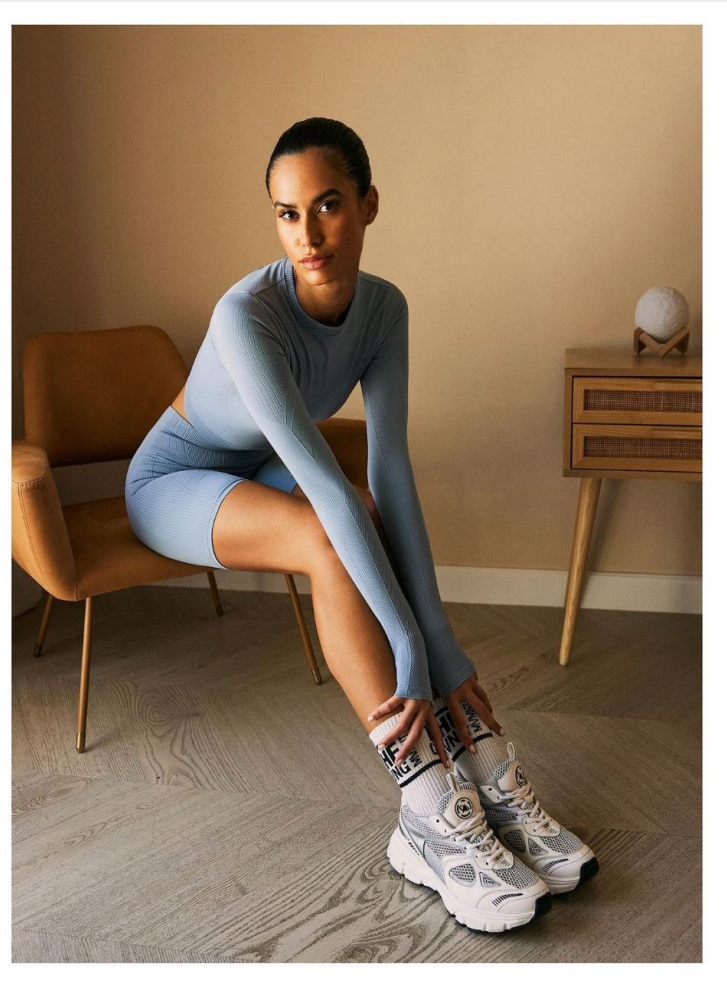

Lavinia

Height 179 - 5' 10.5" Chest 84 - 33" Waist 60 - 23" 1/2 Hips 90 - 35" 1/2 Shoe 39 - 7 1/2

GLAMZMODEL