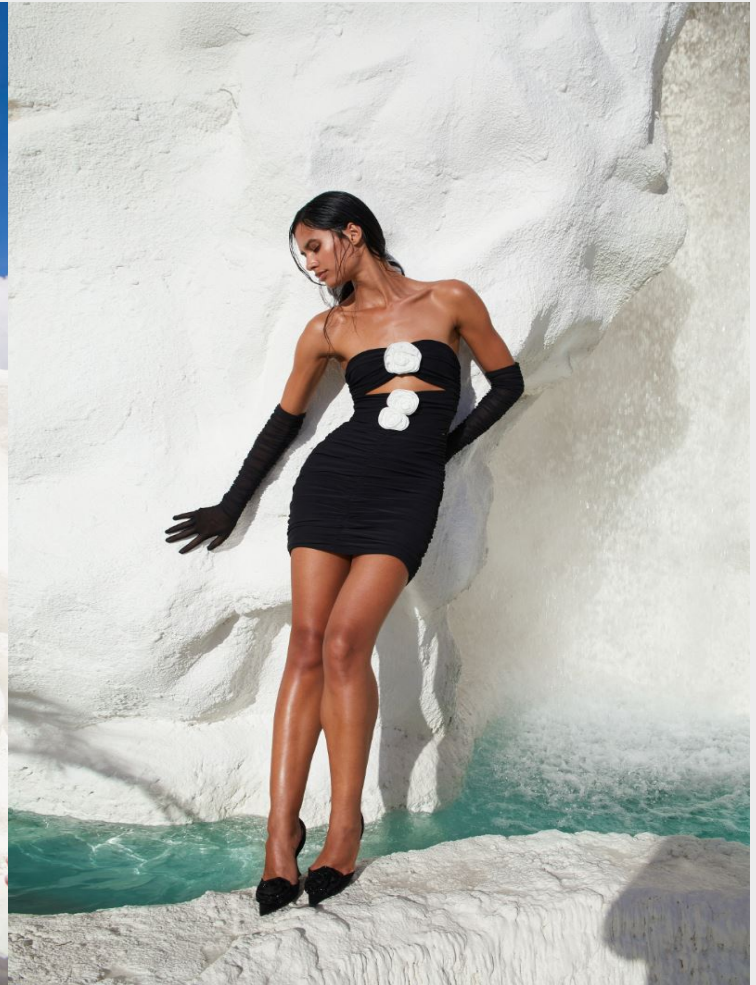

Lavinia

Height 179 - 5' 10.5" Chest 84 - 33" Waist 60 - 23" 1/2 Hips 90 - 35" 1/2 Shoe 39 - 7 1/2

GLAMZMODEL