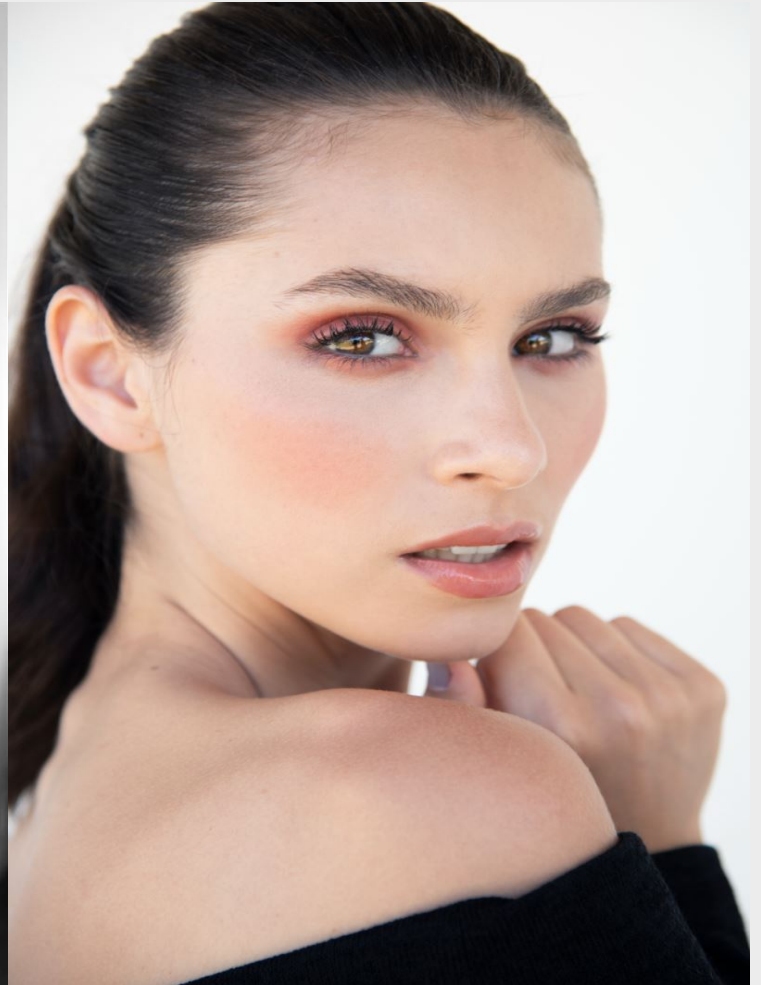

KIM

Height 172 - 5' 7.5" Chest 82 - 32" Waist 62 - 24" Hips 89 - 35" Shoe 39 - 7 1/2

GLAMZMODEL