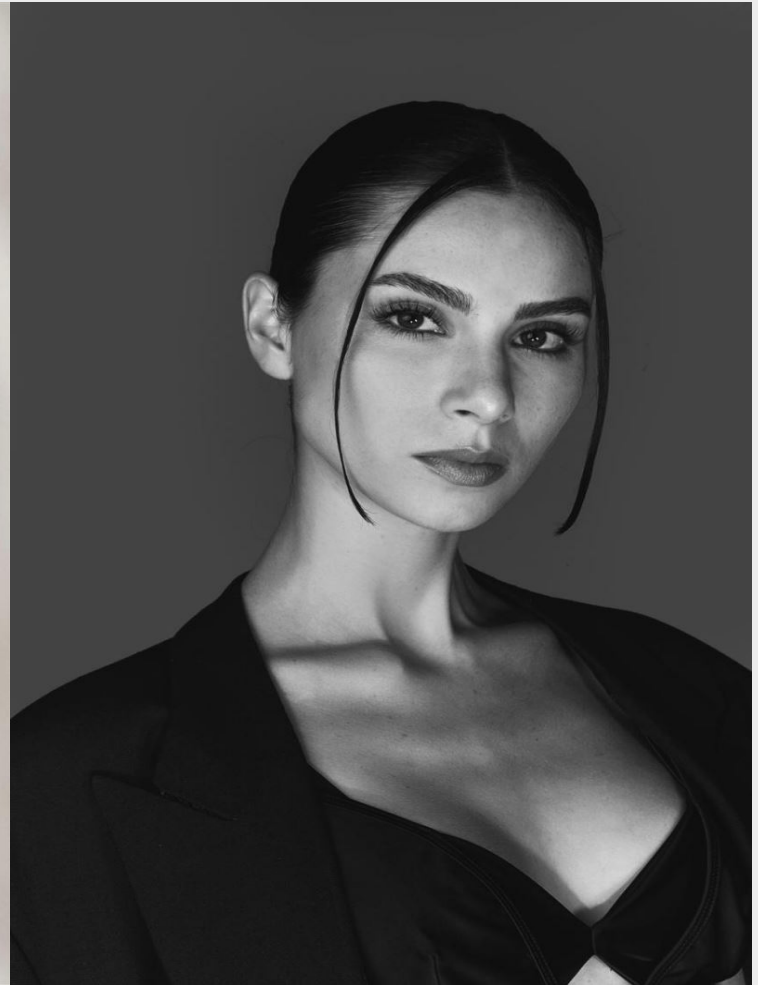

KIM

Height 172 - 5' 7.5" Chest 82 - 32" Waist 62 - 24" Hips 89 - 35" Shoe 39 - 7 1/2

GLAMZMODEL

KIM

Height 172 - 5' 7.5" Chest 82 - 32" Waist 62 - 24" Hips 89 - 35" Shoe 39 - 7 1/2

GLAMZMODEL

KIM

Height 172 - 5' 7.5" Chest 82 - 32" Waist 62 - 24" Hips 89 - 35" Shoe 39 - 7 1/2

GLAMZMODEL

KIM

Height 172 - 5' 7.5" Chest 82 - 32" Waist 62 - 24" Hips 89 - 35" Shoe 39 - 7 1/2

GLAMZMODEL

KIM

Height 172 - 5' 7.5" Chest 82 - 32" Waist 62 - 24" Hips 89 - 35" Shoe 39 - 7 1/2

GLAMZMODEL

KIM