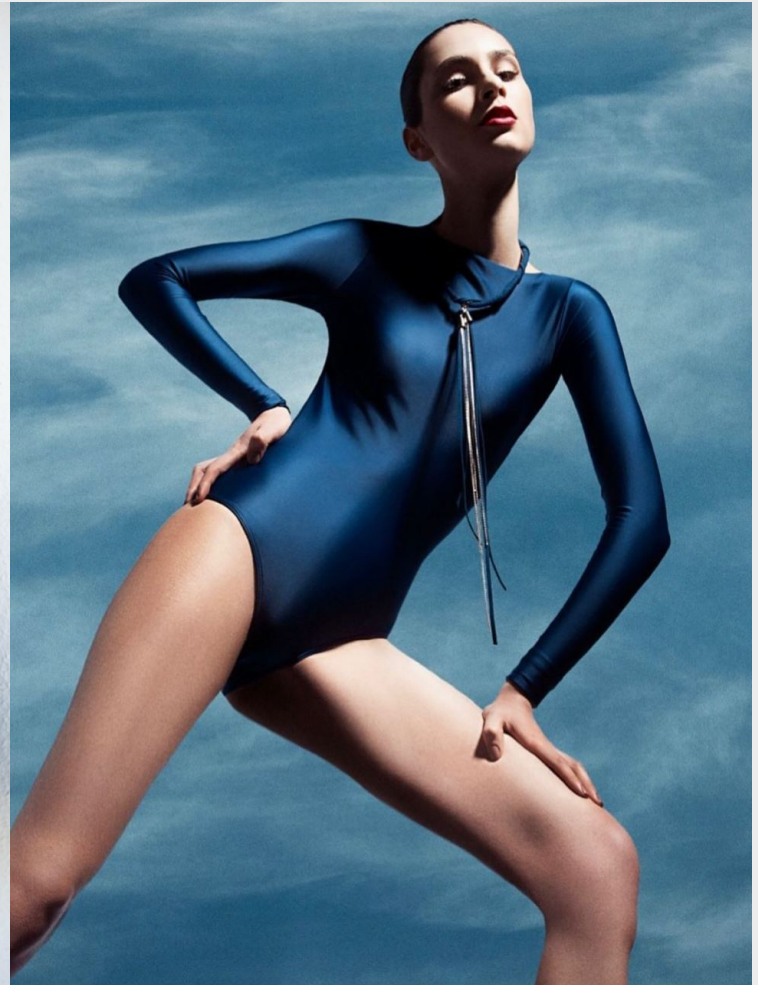

KIM

Height 172 - 5' 7.5" Chest 82 - 32" Waist 62 - 24" Hips 89 - 35" Shoe 39 - 7 1/2

GLAMZMODEL