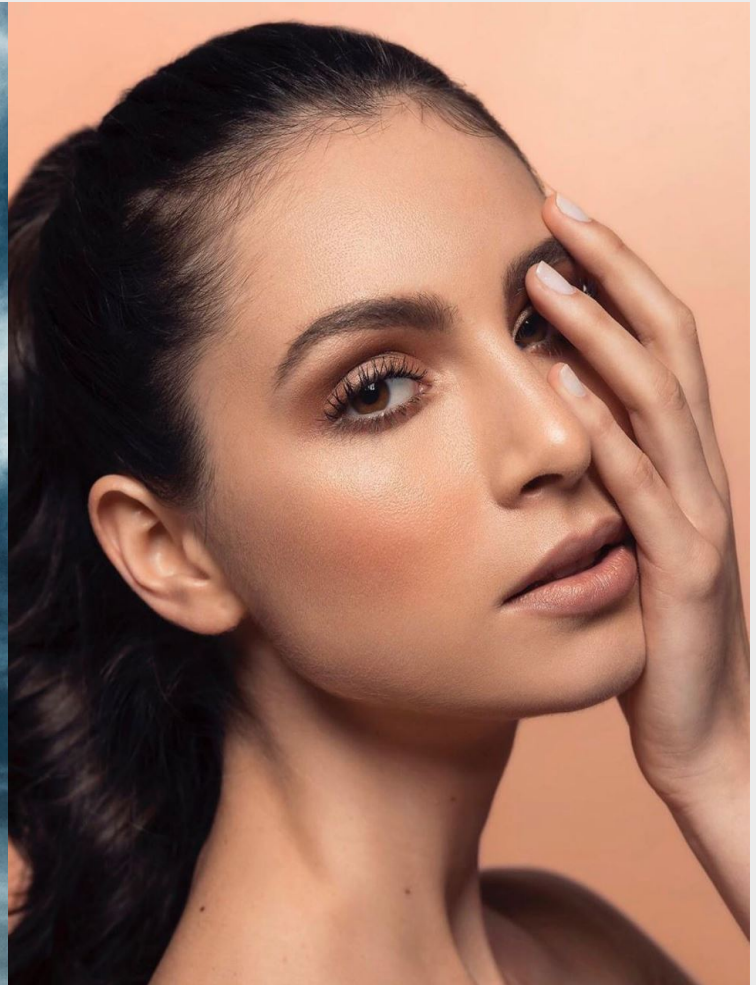

KIM

Height 172 - 5' 7.5" Chest 82 - 32" Waist 62 - 24" Hips 89 - 35" Shoe 39 - 7 1/2

GLAMZMODEL