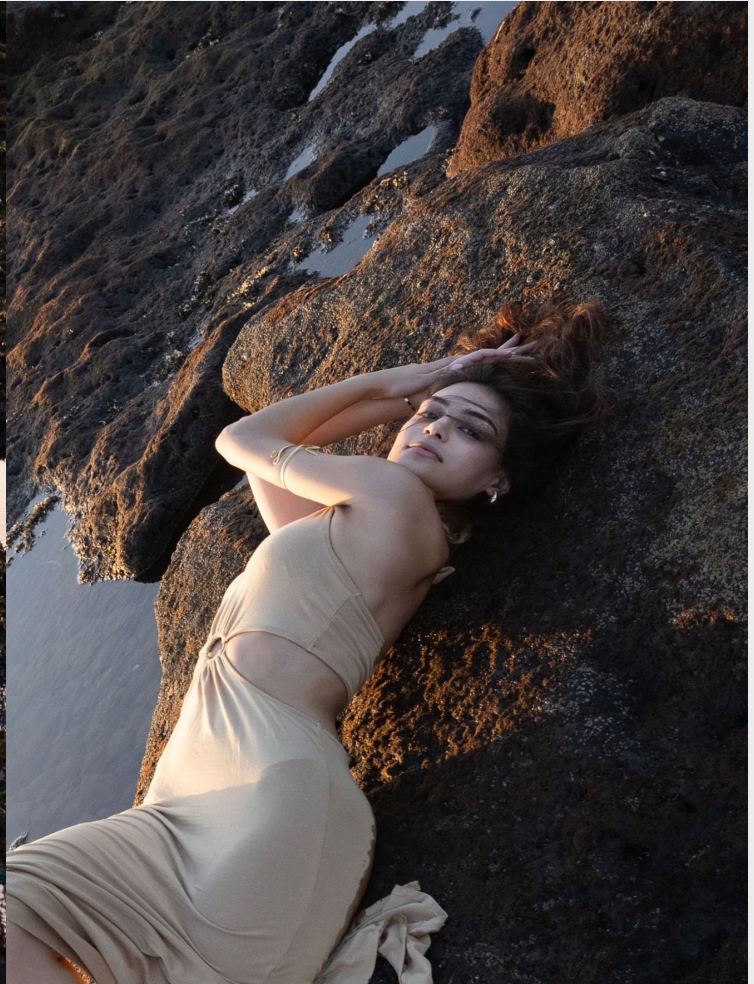

Josephine

Height 170 - 5' 7" Chest 87 - 34" 1/2 Waist 60 - 23" 1/2 Hips 93 - 36" 1/2 Shoe 39 - 7 1/2

GLAMZMODEL

Josephine

Height 170 - 5' 7" Chest 87 - 34" 1/2 Waist 60 - 23" 1/2 Hips 93 - 36" 1/2 Shoe 39 - 7 1/2

GLAMZMODEL

Josephine

Height 170 - 5' 7" Chest 87 - 34" 1/2 Waist 60 - 23" 1/2 Hips 93 - 36" 1/2 Shoe 39 - 7 1/2

GLAMZMODEL

Josephine

Height 170 - 5' 7" Chest 87 - 34" 1/2 Waist 60 - 23" 1/2 Hips 93 - 36" 1/2 Shoe 39 - 7 1/2