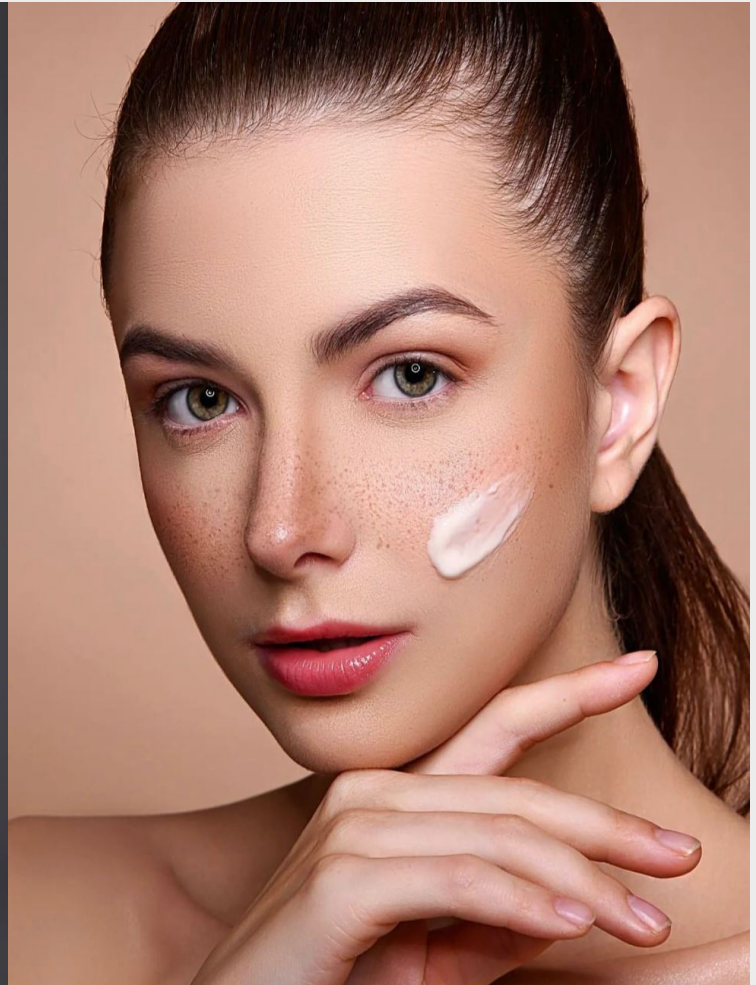

**GLAMZMODEL**

THERE IS LUXURY in Simplicity

IPC  
PACK

Irina

Height 173 - 5' 8" Chest 86 - 34" Waist 64 - 25" Hips 94 - 37" Shoe 40 - 8

**GLAMZMODEL**

**REDANTIC®**

Allow Ease of Movement - Stretches , Good Fit  
Protected From Weather - Sun , Wind , Rain  
Comfortable To Wear - Wicks Away Sweat, Keeps you Cool  
Breathable Mesh in the Back to Keep You Feeling Fresh  
Ideal For Running, Gym, Yoga, Cycling, Gymnastics & More

Mobile Pocket

Back

Color - NAVY BLUE

MADE IN INDIA

**Irina**

Height 173 - 5' 8" Chest 86 - 34" Waist 64 - 25" Hips 94 - 37" Shoe 40 - 8

**GLAMZMODEL**

Irina