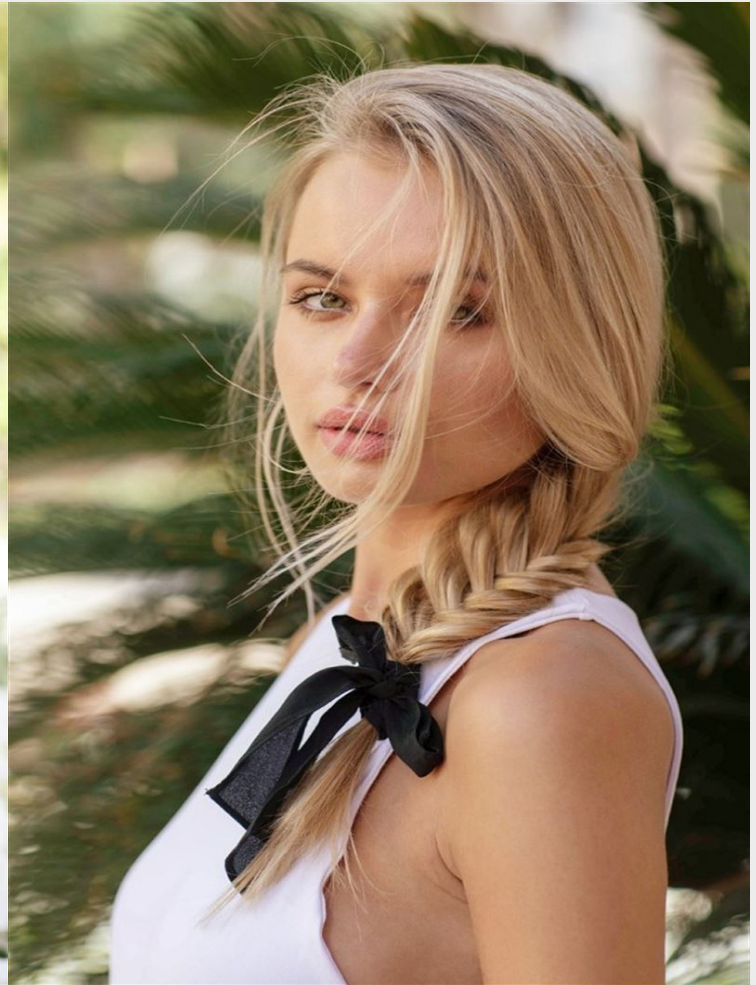

Georgia

Height 165 - 5' 5" Chest 81 - 32" Waist 61 - 24" Hips 84 - 33" Shoe 37 - 6

GLAMZMODEL