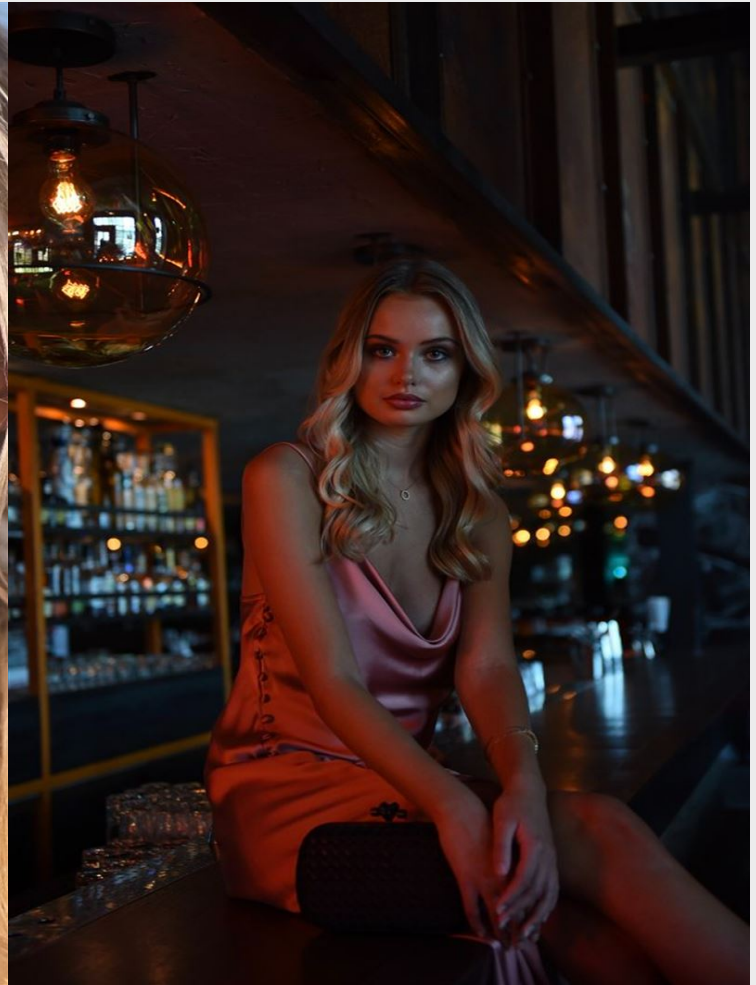

Georgia

Height 165 - 5' 5" Chest 81 - 32" Waist 61 - 24" Hips 84 - 33" Shoe 37 - 6

GLAMZMODEL