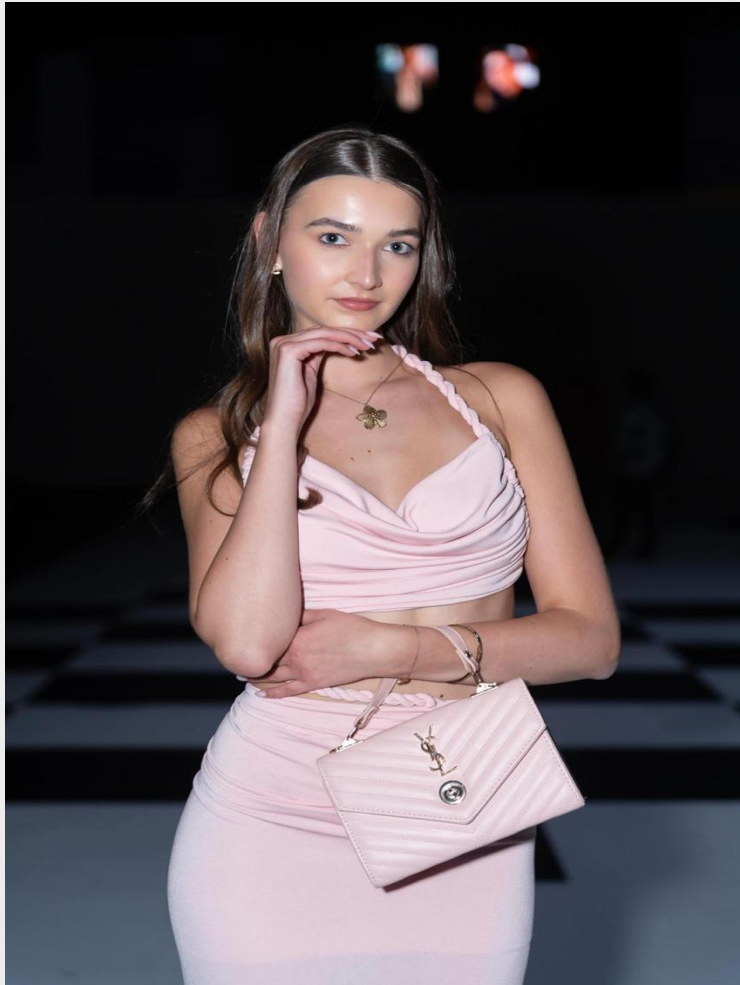

Fee

Height 177cm Chest 79cm Waist 65cm Hips 97cm Shoe 40 Eu

GLAMZMODEL

Fee

Height 177cm Chest 79cm Waist 65cm Hips 97cm Shoe 40 Eu

GLAMZMODEL

Fee

Height 177cm Chest 79cm Waist 65cm Hips 97cm Shoe 40 Eu

GLAMZMODEL

Fee

Height 177cm Chest 79cm Waist 65cm Hips 97cm Shoe 40 Eu

GLAMZMODEL

Fee

Height 177cm Chest 79cm Waist 65cm Hips 97cm Shoe 40 Eu

GLAMZMODEL

Fee