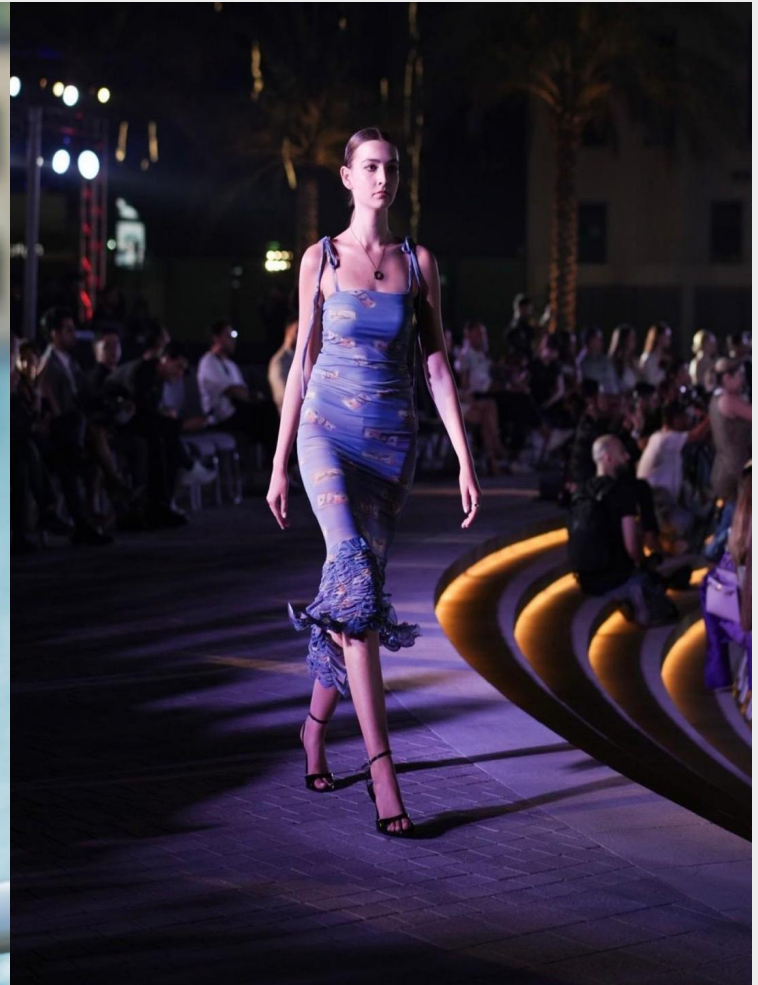

Fee

Height 177cm Chest 79cm Waist 65cm Hips 97cm Shoe 40 Eu

GLAMZMODEL

Fee

Height 177cm Chest 79cm Waist 65cm Hips 97cm Shoe 40 Eu

GLAMZMODEL

Fee

Height 177cm Chest 79cm Waist 65cm Hips 97cm Shoe 40 Eu

GLAMZMODEL

Fee

Height 177cm Chest 79cm Waist 65cm Hips 97cm Shoe 40 Eu

GLAMZMODEL

Fee

Height 177cm Chest 79cm Waist 65cm Hips 97cm Shoe 40 Eu

GLAMZMODEL

Fee