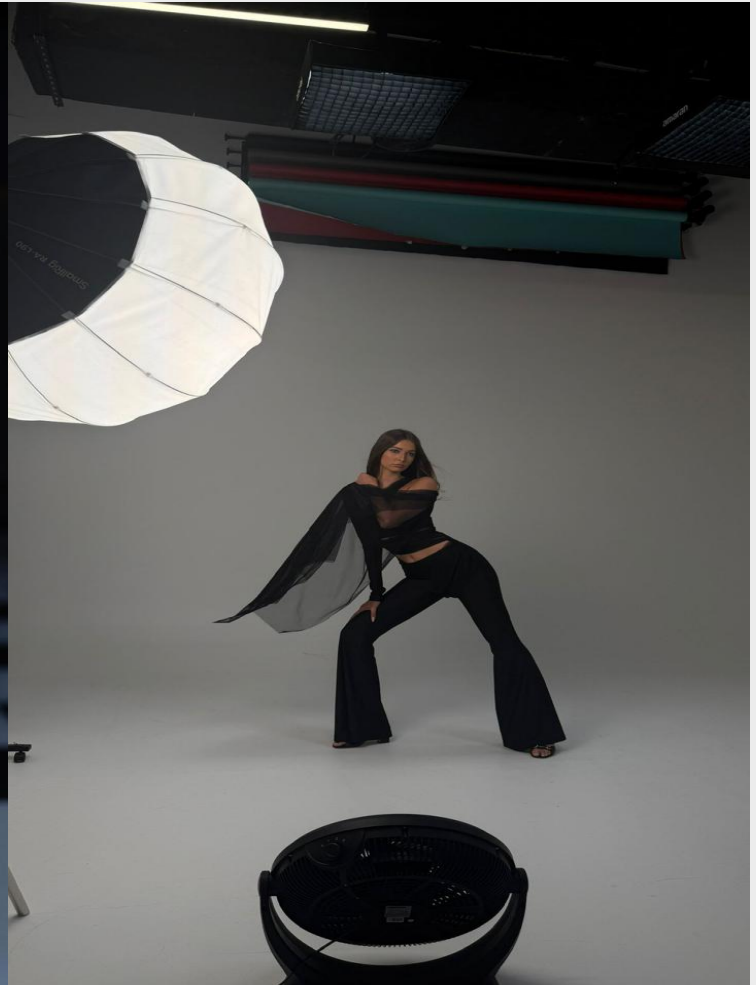

Fee

Height 177cm Chest 79cm Waist 65cm Hips 97cm Shoe 40 Eu

GLAMZMODEL

Fee

Height 177cm Chest 79cm Waist 65cm Hips 97cm Shoe 40 Eu

GLAMZMODEL

Fee

Height 177cm Chest 79cm Waist 65cm Hips 97cm Shoe 40 Eu

GLAMZMODEL

Fee

Height 177cm Chest 79cm Waist 65cm Hips 97cm Shoe 40 Eu

GLAMZMODEL

Fee

Height 177cm Chest 79cm Waist 65cm Hips 97cm Shoe 40 Eu

GLAMZMODEL

Fee