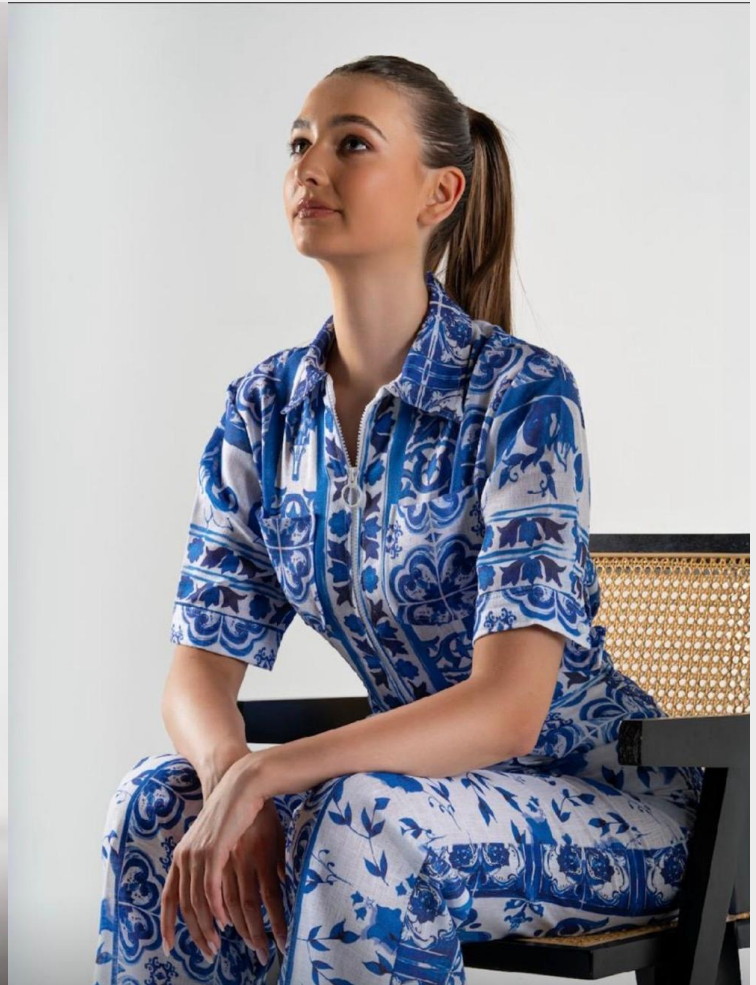

Fee

Height 177cm Chest 79cm Waist 65cm Hips 97cm Shoe 40 Eu

GLAMZMODEL