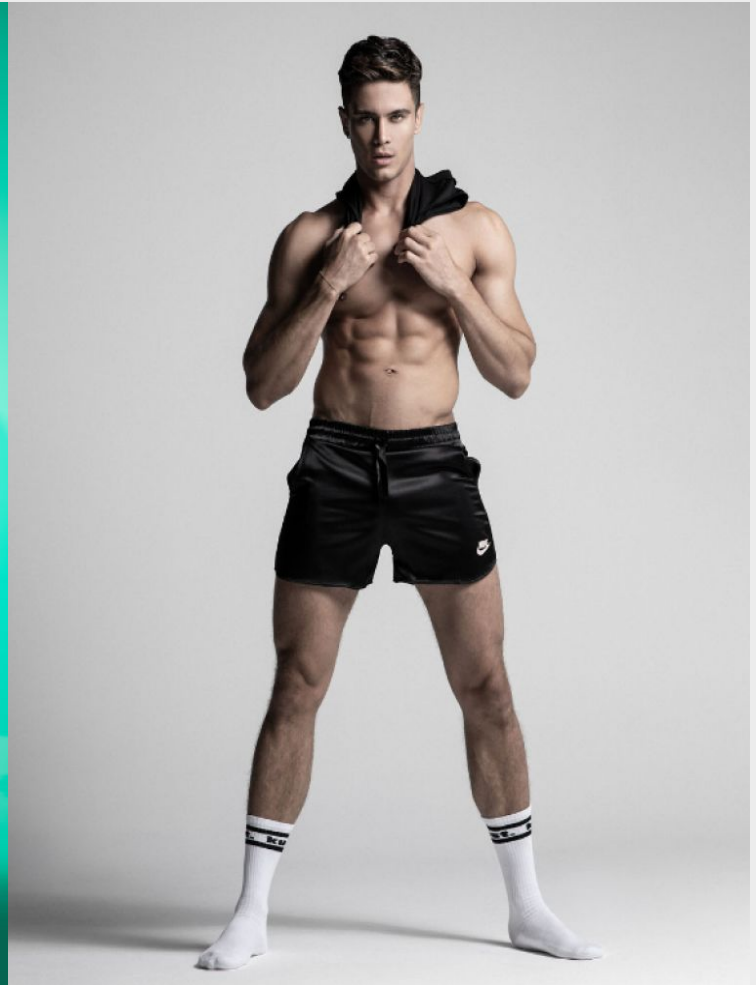

Edward Pineda

Height 189 cm / 6'2.5" Chest 100 cm / 39.5" Waist 82 cm / 32.5" Hips 99 cm / 39" Shoe 44 eu / 10 us

**GLAMZMODEL**

Edward Pineda

Height 189 cm / 6'2.5" Chest 100 cm / 39.5" Waist 82 cm / 32.5" Hips 99 cm / 39" Shoe 44 eu / 10 us

**GLAMZMODEL**

Edward Pineda

Height 189 cm / 6'2.5" Chest 100 cm / 39.5" Waist 82 cm / 32.5" Hips 99 cm / 39" Shoe 44 eu / 10 us

**GLAMZMODEL**

Edward Pineda

Height 189 cm / 6'2.5" Chest 100 cm / 39.5" Waist 82 cm / 32.5" Hips 99 cm / 39" Shoe 44 eu / 10 us