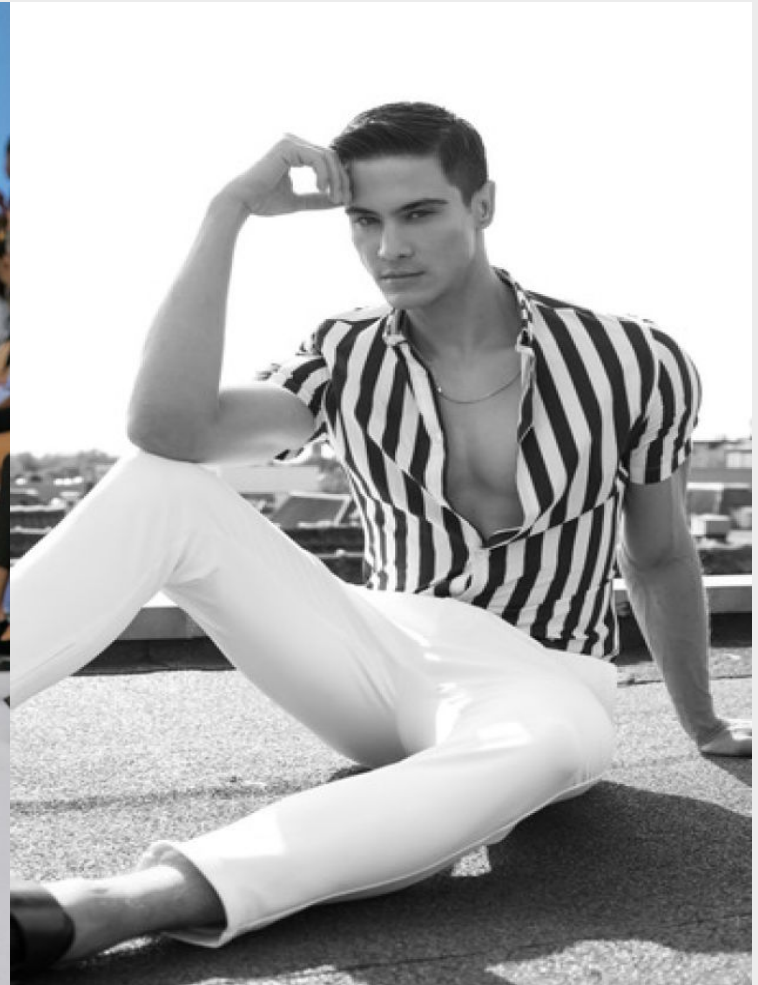

Edward Pineda

Height 189 cm / 6'2.5" Chest 100 cm / 39.5" Waist 82 cm / 32.5" Hips 99 cm / 39" Shoe 44 eu / 10 us

**GLAMZMODEL**

Edward Pineda

Height 189 cm / 6'2.5" Chest 100 cm / 39.5" Waist 82 cm / 32.5" Hips 99 cm / 39" Shoe 44 eu / 10 us

**GLAMZMODEL**

Edward Pineda

Height 189 cm / 6'2.5" Chest 100 cm / 39.5" Waist 82 cm / 32.5" Hips 99 cm / 39" Shoe 44 eu / 10 us

**GLAMZMODEL**

Edward Pineda

Height 189 cm / 6'2.5" Chest 100 cm / 39.5" Waist 82 cm / 32.5" Hips 99 cm / 39" Shoe 44 eu / 10 us