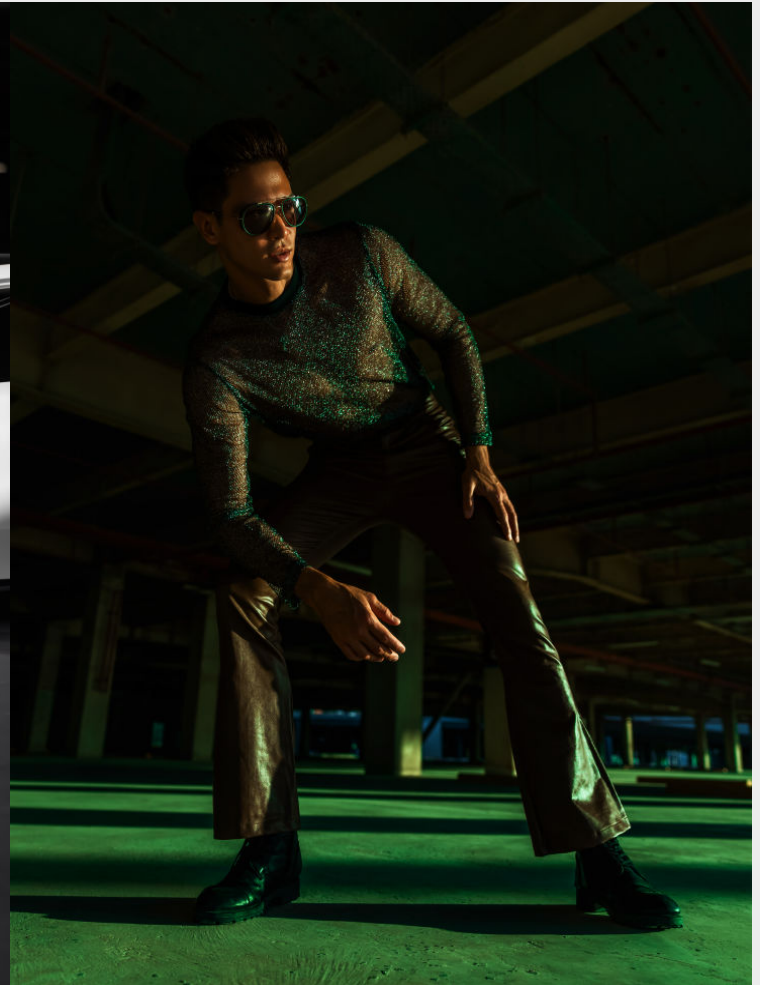

Edward Pineda

Height 189 cm / 6'2.5" Chest 100 cm / 39.5" Waist 82 cm / 32.5" Hips 99 cm / 39" Shoe 44 eu / 10 us

GLAMZMODEL