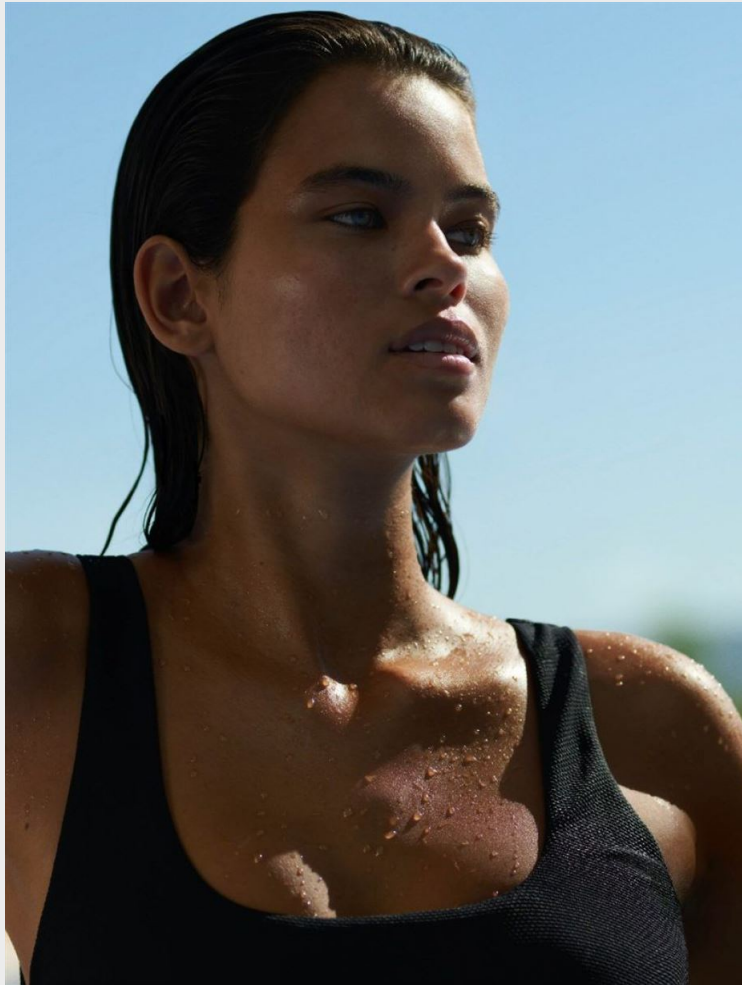

Chloe

Height 172 - 5' 7.5" Chest 86 - 34" Waist 71 - 28" Hips 91 - 36" Shoe 38 - 6 1/2

GLAMZMODEL