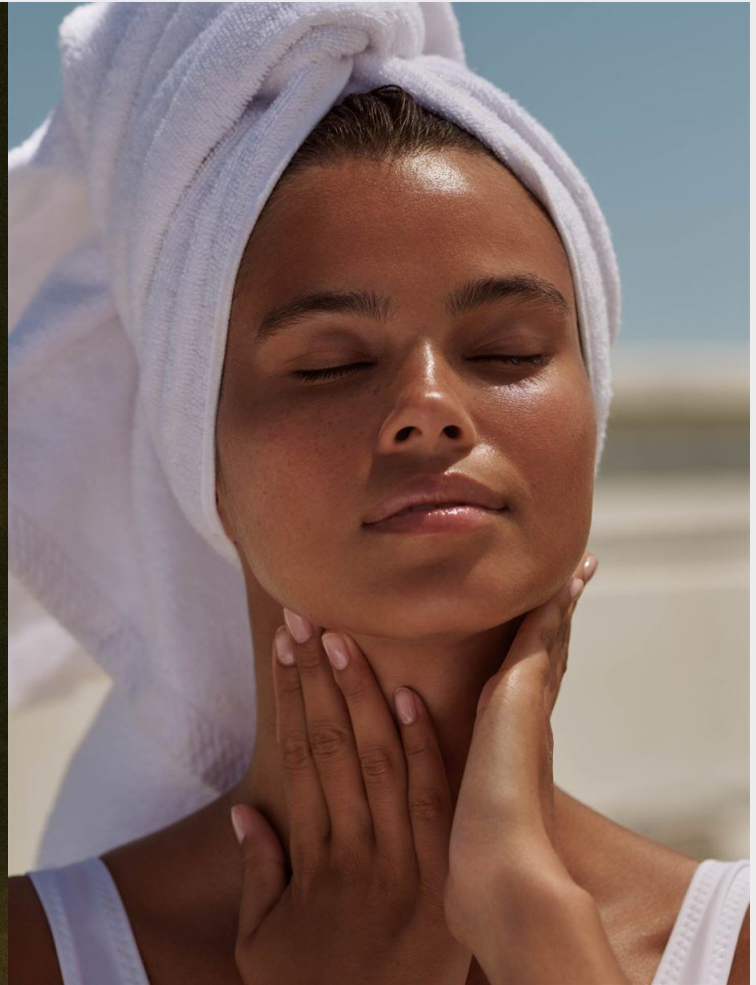

Chloe

Height 172 - 5' 7.5" Chest 86 - 34" Waist 71 - 28" Hips 91 - 36" Shoe 38 - 6 1/2

GLAMZMODEL