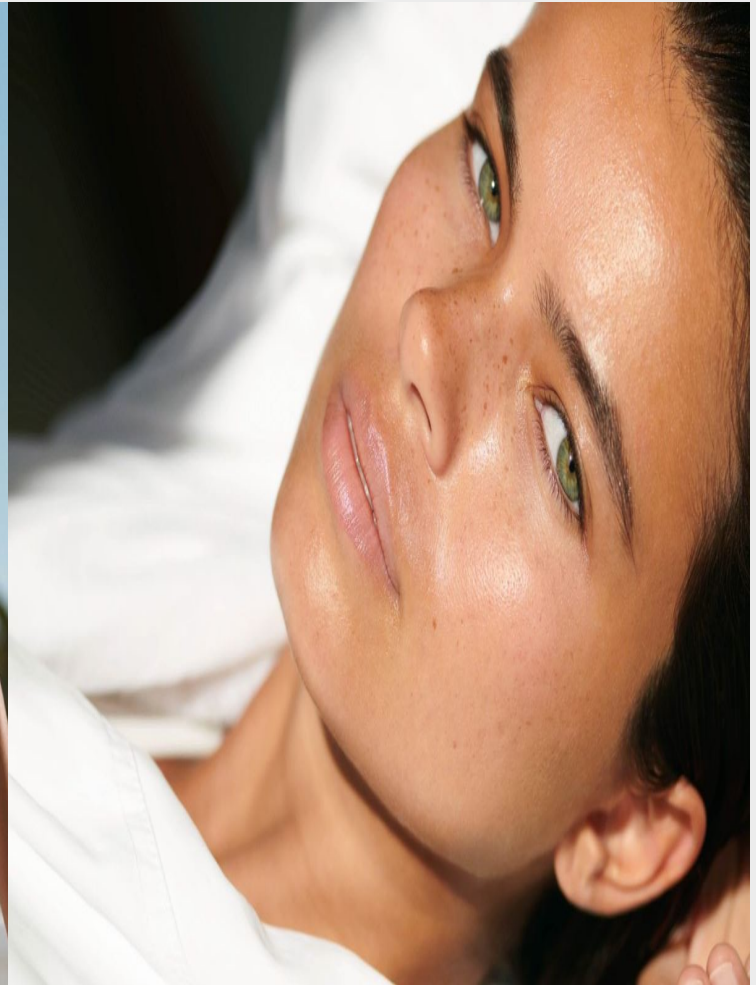

Chloe

Height 172 - 5' 7.5" Chest 86 - 34" Waist 71 - 28" Hips 91 - 36" Shoe 38 - 6 1/2

GLAMZMODEL