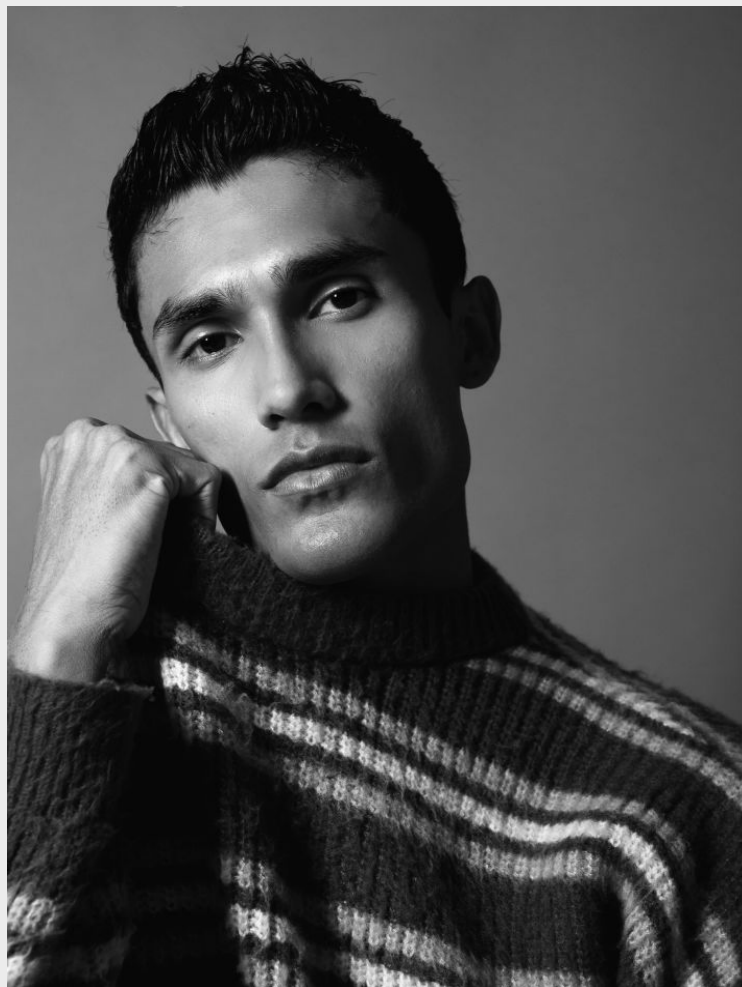

Ahammed R

Ahammed R

Height 188 cm / 6'2" Chest 99 cm / 39" Waist 76 cm / 30" Hips 93 cm / 36.5" Shoe 44.5 eu / 10.5 us

GLAMZMODEL