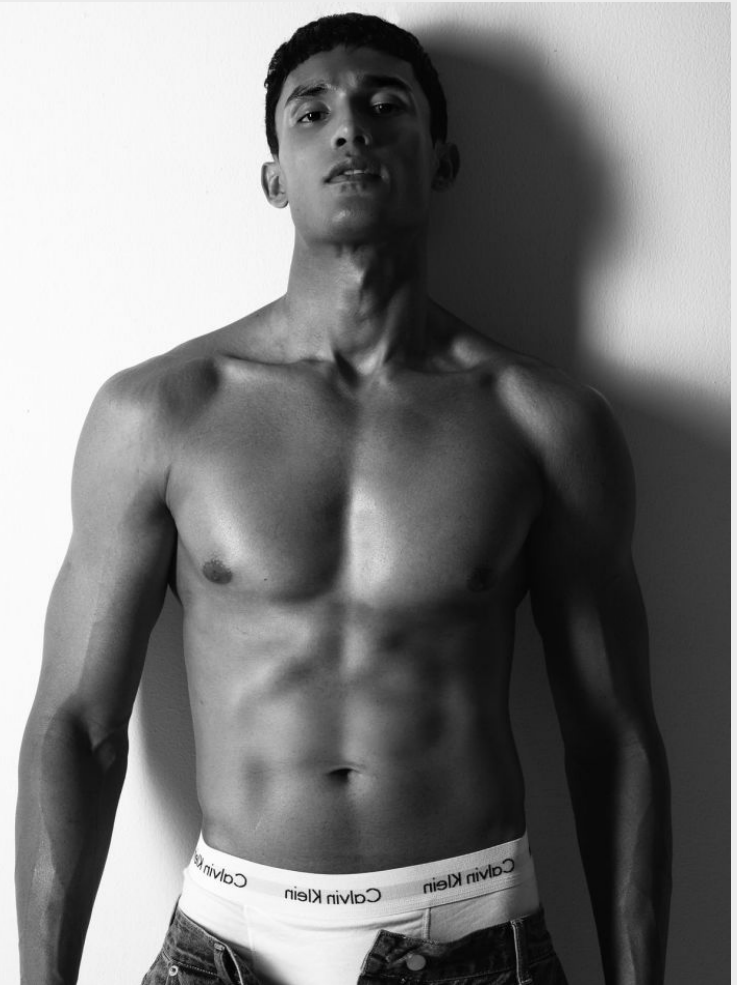

Ahammed R

Height 188 cm / 6'2" Chest 99 cm / 39" Waist 76 cm / 30" Hips 93 cm / 36.5" Shoe 44.5 eu / 10.5 us

GLAMZMODEL