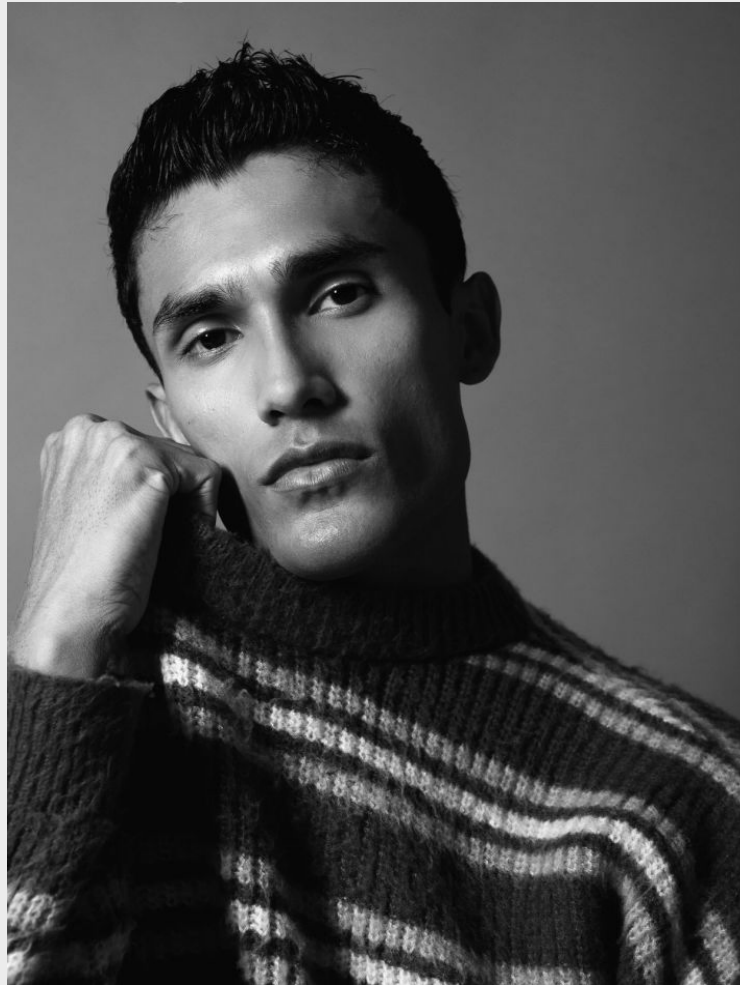

Ahammed R

Height 188 cm / 6'2" Chest 99 cm / 39" Waist 76 cm / 30" Hips 93 cm / 36.5" Shoe 44.5 eu / 10.5 us

GLAMZMODEL